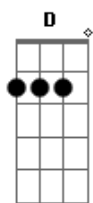

Andy Williams - Gone With The Wind

Tom: D

Em7 A7 D Bm7
Gone with the wind
Em7 A7 D Bm7
Just like a leaf that has blown away
Em7 A7 D Bm7
Gone with the wind
Em7 A7 D Bm7
My lover has flown away
G7M A7 G A7 Edim
Yesterday's kisses are still on my lips
Em7 A7 G A A7 Bm Bm7 Bm7 A7
I found a lifetime of heaven at my fingertips

Em7 A7 D Bm7
But now all is gone
Em7 A7 D Bm7
Gone is the rapture that thrilled my heart
Em7 A7 D Bm7
Gone with the wind
Em7 A7 D Bm7
The gladness that stilled my heart
G A7 G7/13- G A
Just like a flame, love burned brightly
A7 E7 G G Em7
Then became an empty smoke dream that has gone
A7 D
Gone with the wind

Acordes