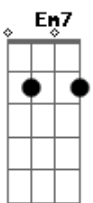

© ukulele-chords.com