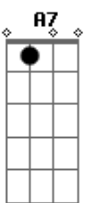

© ukulele-chords.com