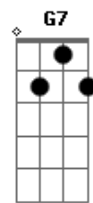

© ukulele-chords.com