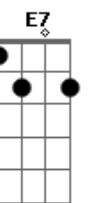

© ukulele-chords.com