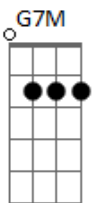

© ukulele-chords.com