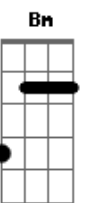

© ukulele-chords.com