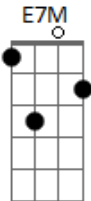

© ukulele-chords.com