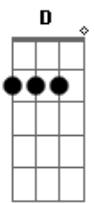

© ukulele-chords.com