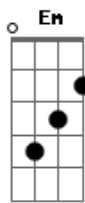

© ukulele-chords.com