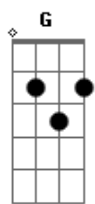

Andy Williams - But Beautiful

Tom: G

D7 **Am7** **G** **Bm7** **E7-** **E7**
Love is funny or it's sad
Am7 **Dbm7** **Gb7**
Or it's quiet or it's mad
G **Bm7** **E7-** **E7**
It's a good thing or it's bad
A7 **Cdim** **A7** **A7**
but beautiful
A7 **D** **D7**
Beautiful to take a chance
G **G** **E7**
And if you fall, you fall
Am **Am7** **Am7** **Am** **D** **Am7** **D7**

And I'm thinking that I wouldn't mind at all
D7 **Am7** **G** **Bm7** **E7-** **E7**
Love is tearful or it's gay
Am7 **Dbm7** **Gb7**
It's a problem or it's play
G **Bm7** **E7-** **E7**
It's a heartache either way
A7
But beautiful
Am7 **Cm7** **D7** **G** **G**
And I'm thinking if you
Em7 **Am** **B7** **Em** **Em7** **F7**
were mine, I'd never let you go
Am7 **D7** **Cdim** **D7** **G**
And that would be but beautiful, I know

Acordes

© ukulele-chords.com