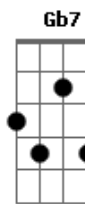

© ukulele-chords.com