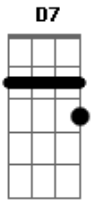

© ukulele-chords.com