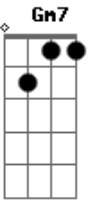

© ukulele-chords.com