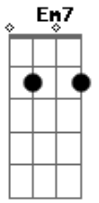

© ukulele-chords.com