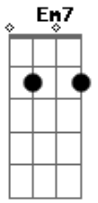

© ukulele-chords.com