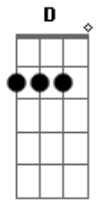

Andy Williams - Beyond The Reef

Tom: D

A7 A7 A7 Em7 G A7
Be - yond the reef,
G A7 D D Em7 D
Where the sea is dark and cold,
Cdim A7 Em7 G A7 G A7 D Cdim Gdim
My love has gone and our dreams grow old.

A7 A7 A7 Em7 G A7
There'll be no tears,
G A7 D D G D
There'll be no regretting.
Cdim A7 Em7 G A7 G D A7 D

Will she re - mem - ber me? Will she forget?
Bridge:

Cdim D7 G G Gm7
I'll send a thousand flowers
Edim D
Where the tradewinds blow;
Cdim D7 G G G Edim A7 Em7 A7
I'll send my lonely heart, for I love her so.
A7 A7 A7 Em7 G A7
Some - day I know
G A7 D D
She'll come back a - gain to me;
Cdim A7 Em7 G A7 G D A7 D
'Til then my heart will be beyond the reef.

Acordes

© ukulele-chords.com