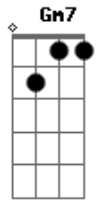

© ukulele-chords.com