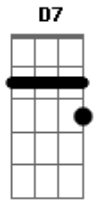

© ukulele-chords.com