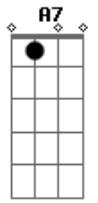

© ukulele-chords.com