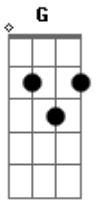

© ukulele-chords.com