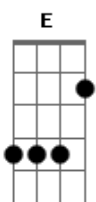

Andy Gullahorn - Someone To You

tom:

Intro:

E

They can take any name that I've made for myself

Dbm B A E

They can take any pride I've got as well

Gbm Abm A E

There are some things that I can't afford to lose

Dbm B A E

I could be nobody as long as I'm someone to you

Gbm Abm A E

Yeah, I could keep chasing the rabbit out front

Dbm B A E

But you know that's a race I don't care to run

Gbm Abm A E

So I lay down any dreams of a vain success

Gbm Abm A E

Oh I'd rather run to you instead

So let's get face to face

B Dbm A E

Look me straight in the eye

B Dbm

I want these words I say

Abm A

To echo true inside

I could hold the world in my hands

Dbm B A E

I could let it slip right through

Gbm Abm A E

I could be nobody as long as I'm someone to you

If fortune is a siren that's singing my name
If the song is so sweet that I can't turn away
If the prodigal son had a lesson to learn
Oh its you are the home were I will return

So let's get face to face
Look me straight in the eye

I want these words I say
To echo true inside

I could hold the world in my hands
I could let it slip right through
I could be nobody as long as I'm someone to you

[Solo]

Oh, You are a rock sticking out of the sand
That gets covered up when the high tide rolls in
All else washes away but the stone never moves
I could be nobody as long as I'm someone to you
I could be nobody as long as I'm someone to you

Acordes