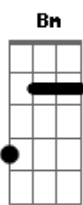

© ukulele-chords.com