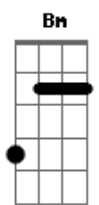

© ukulele-chords.com