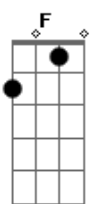

© ukulele-chords.com