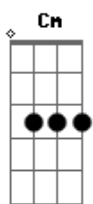

Andrew Applepie & Bjurman - May Your Eyes Cry

tom:
Cm
I affect the light that surrounds me
Cm Eb Gm
Early in the morning, it's break in me
Cm Ab Fm
Can you feel what's to come?
Cm
Peel me like an onion
Bb
Your eyes cry

Ab Bb Cm
When you call my name I move in circles
Gm Ab
Left, right, side to side, oh mad
Bb Cm F
When you call my name I move in circles
Ab Fm
So may your eyes cry
Bb
Your eyes cry

Darker than the devil, we've been hurrying
G Cm Bb
The wrong gods
Ab Fm
Darker than the devil, we've been here
Cm
Beautiful this queen
Bb
I'm tripping like a ballerina

Ab Bb Cm
When you call my name I move in circles
Gm G
When you call my name I move in circles
Ab Bb Cm
When you call my name I move in circles
Gm Ab
Left, right, side to side, oh mad
Bb Cm F
When you call my name I move in circles
Ab Fm
So may your eyes cry
Bb
Your eyes cry

Acordes

© ukulele-chords.com