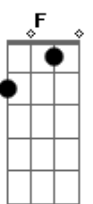

© ukulele-chords.com