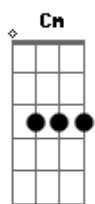

Andrew Applepie & Bjurman - May Your Eyes Cry

tom:
Cm
I affect the light that surrounds me
Cm Eb Gm
Early in the morning, it's break in me
Cm Ab Fm
Can you feel what's to come?
Cm
Peel me like an onion
Bb
Your eyes cry

Ab Bb Cm
When you call my name I move in circles
Gm Ab
Left, right, side to side, oh mad
Bb Cm F
When you call my name I move in circles
Ab Fm
So may your eyes cry
Bb
Your eyes cry

Darker than the devil, we've been hurrying
G Cm Bb
The wrong gods
Ab Fm
Darker than the devil, we've been here
Cm
Beautiful this queen
Bb
I'm tripping like a ballerina

Ab Bb Cm
When you call my name I move in circles
Gm G
When you call my name I move in circles
Ab Bb Cm
When you call my name I move in circles
Gm Ab
Left, right, side to side, oh mad
Bb Cm F
When you call my name I move in circles
Ab Fm
So may your eyes cry
Bb
Your eyes cry

Acordes

© ukulele-chords.com