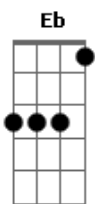

© ukulele-chords.com