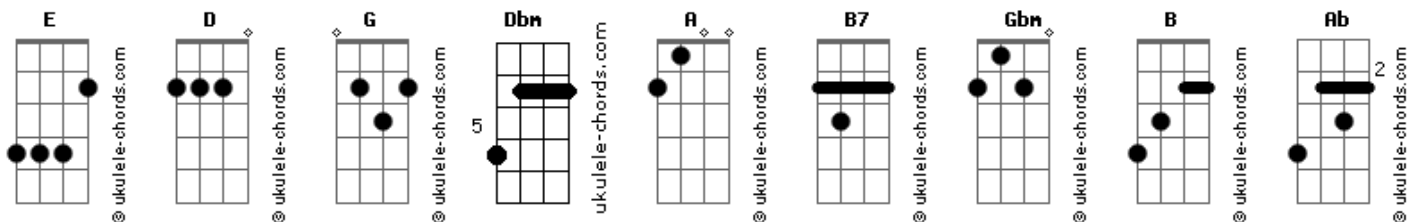

E
Vivo per lei anch'io lo sai
Dbm A B7
e tu non esserne geloso,
E
lei e di tutti quelli che
Dbm A E
hanno un bisogno sempre aceso,
Gbm
come uno stereo in camera,
Dbm E
di chi e da solo e adesso sa,
A B
che e anche per lui, per questo
E E E
io vivo per lei.

Ab Dbm E
E una musa che ci invita
A B E
a sfiorarla con le dita
Ab Dbm
attraverso un pianoforte
E A
la morte e lontana,
Gbm B
io vivo per lei.

Gb
Vivo per lei che spesso sa
Ebm B
essere dolce e sensuale,
Gb
a volte picchia in testa ma
Ebm B Gb
e un pugno che non fa mai male.

Abm
Vivo per lei lo so mi fa
Ebm
girare di citta in citta,
B Db Bb
soffrire un pò ma almeno io vivo.

Ebm

È un dolore quando parte.
Vivo per lei dentro gli hotels.

B Db Gb
Con piacere estremo cresce.
Vivo per lei nel vortice.

Bb Ebm
Attraverso la mia voce
Gb B B
si espande l'amore produce.

Em
Vivo per lei nient'altro ho
Bm D
e quanti altri incontrerò
G A Gb
che come me hanno scritto in viso
B#m D G
io vivo per lei.
A D
Io vivo per lei

B Em G
sopra un palco a contro ad un muro
Vivo per lei al limite.

C D G
anche in un domani duro.
Vivo per lei al margine.

B Em
Ogni giorno una conquista,
G C
la protagonista
Am D D D
sara sempre lei.

G
Vivo per lei perche oramai
Em C
io non ho altra via d'uscita,
G
perche la musica lo sai
Em C G
davvero non l'ho mai tradita.

Am
Vivo per lei perche mi da
Em G
pause e note in liberta.
C D B
Ci fosse un'altra vita la vivo
Em D C
la vivo per lei.
Vivo per lei la musica.

C D G
Io vivo per lei.
Vivo per lei e unica.

B Em G
Io vivo per lei.
C Am D D D
Io vivo per lei.

Io vivo
G
Per lei.

Acordes