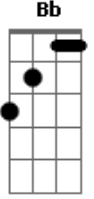

© ukulele-chords.com