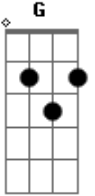

© ukulele-chords.com