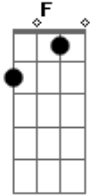

André Moura AlmaGuitars - Pass By

tom:
F
Every day, it's a brand new place
C Bb G F
Through your life, blat in grace
C Bb G F
All you know, you're alone
C Bb

The end of the line
G F
Life pass by
Bb C
And I'm dying
F G
Day by day
Bb C
Take me higher
F G
To my way

Acordes

© ukulele-chords.com