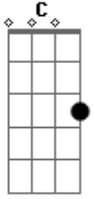

© ukulele-chords.com