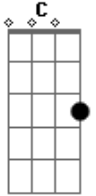

© ukulele-chords.com