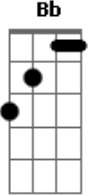

© ukulele-chords.com