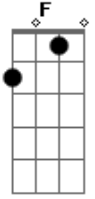

André Moura AlmaGuitars - Pass By

tom:
F
Every day, it's a brand new place
C Bb G F
Through your life, blat in grace
C Bb G F
All you know, you're alone
C Bb

The end of the line
G F
Life pass by
Bb C
And I'm dying
F G
Day by day
Bb C
Take me higher
F G
To my way

Acordes

© ukulele-chords.com