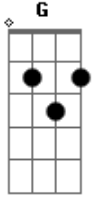

© ukulele-chords.com