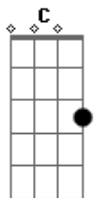

© ukulele-chords.com