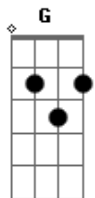

André Moura AlmaGuitars - My Faith

Tom: F

(forma dos acordes no tom de G)

Afinação: D G C F A D

Intro: D D Em C

D D Em C
Walking on the street, losing all my mind

D D Em C
Searching for something that I, call my real life

D Em

Make sense

C D
You need to know you are... (my faith)

D D Em C
By my side are angels walking all the time

D D Em C
They are taking care of us

D D Em C
Cause I'm in charge of you

[Refrão]

G D Em C
I'll break if I lose you babe

G D Em C
I'll break if I can't get you babe

G C G C G D
I know that it's strange but everything that is going I'm with

you

C D
You need to know you are... my faith

Acordes

© ukulele-chords.com

© ukulele-chords.com