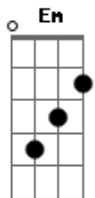

© ukulele-chords.com