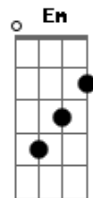

© ukulele-chords.com