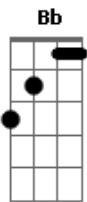

Andragonia - Sweet Aurora

tom:

Intro: **D** **Bb** **C**
Sweet Aurora I've never thought
Fadd9
That destiny would
G
Changed its own mind

[Primeira Parte]

Gm
That fall you disappeared
F
After you return
Bb
Aurora rose up as the guiding
Eb
Light of your love
Gm **F**
Over the light of dawn I felt your beat
Bb
I was counting the days
Dm
Preparing you arrival

[Refrão]

Eb7M **Gm**
I'd Never had thought you were a piece of me
F **Bb**
You would be a careless that went away
Eb7M
You would be a heritage
Gm **F** **Bb**
A mirror that I lost

[Segunda Parte]

Gm
So winter came back
F
And I've lost in a thorn maze
Bb **Bb**
I've lost my steps
Bb **Bb**
And I forgot my own shadow
Gm **F**
Over the light of dawn I felt your beat
Bb

I was counting the days
Dm
Preparing you arrival

[Refrão]

Eb7M **Gm**
I'd Never had thought you were a piece of me
F **Bb**
You would be a careless that went away
Eb7M
You would be a heritage
Gm **F** **Bb**
A mirror that I lost

[Solo] **F** **Bb**

F
Winter came back
F
Winter came back
F
Winter came back

[Refrão]

Dm **F**
I'd Never had thought you were a piece of me
Bb **Eb**
You would be a careless that went away
Dm
You would be a heritage
Bb **Gm** **F**
A mirror that I lost

[Refrão]

Dm **F**
I'd Never had thought you were a piece of me
Bb **Eb**
You would be a careless that went away
Dm
You would be a heritage
Bb **Gm** **F**
A mirror that I lost

Dm
Winter came back
Dm
Winter came back

Acordes