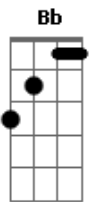

Andragonia - Sweet Aurora

tom:

Intro: **D** **Bb** **C**
Sweet Aurora I've never thought
Fadd9
That destiny would
G
Changed its own mind

[Primeira Parte]

Gm
That fall you disappeared
F
After you return
Bb
Aurora rose up as the guiding
Eb
Light of your love
Gm **F**
Over the light of dawn I felt your beat
Bb
I was counting the days
Dm
Preparing you arrival

[Refrão]

Eb7M **Gm**
I'd Never had thought you were a piece of me
F **Bb**
You would be a careless that went away
Eb7M
You would be a heritage
Gm **F** **Bb**
A mirror that I lost

[Segunda Parte]

Gm
So winter came back
F
And I've lost in a thorn maze
Bb **Bb**
I've lost my steps
Bb **Bb**
And I forgot my own shadow
Gm **F**
Over the light of dawn I felt your beat
Bb

I was counting the days
Dm
Preparing you arrival

[Refrão]

Eb7M **Gm**
I'd Never had thought you were a piece of me
F **Bb**
You would be a careless that went away
Eb7M
You would be a heritage
Gm **F** **Bb**
A mirror that I lost

[Solo] **F** **Bb**

F
Winter came back
F
Winter came back
F
Winter came back

[Refrão]

Dm **F**
I'd Never had thought you were a piece of me
Bb **Eb**
You would be a careless that went away
Dm
You would be a heritage
Bb **Gm** **F**
A mirror that I lost

[Refrão]

Dm **F**
I'd Never had thought you were a piece of me
Bb **Eb**
You would be a careless that went away
Dm
You would be a heritage
Bb **Gm** **F**
A mirror that I lost

Dm
Winter came back
Dm
Winter came back

Acordes

ukulele-chords.com