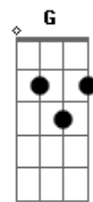

ukulele-chords.com