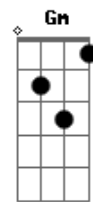

ukulele-chords.com