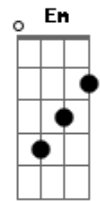

© ukulele-chords.com