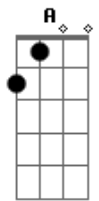

Andra Day - Rearview

Tom: A

(com acordes na forma de G)
Capotraste na 2ª casa
It's easy in the day but harder in the night
I thought I felt the pain but hadn't fought this fight
You woke up next to me and then we said goodbye
And now it's settled in that something wasn't right

Oh, but we're a long way, long way from there
And it's a cold case, a cold case to bear

Now I can only see you in my rear view
So where did you go, where did you go
I ruined our sweet tune

But how could I know, how could I know
Once we were two dancing souls

Now all that's left is skulls and bones

But I can only see my future
In my rearview

And don't we owe us more from all that in the past
We knew before them all that what we had would last
Stayed up for days so long and all into the night

Our final morning dawned and you had taken flight

Oh, but we're a long way, long way from there
And it's a cold case, a cold case to bear

Now I can only see you in my rear view
So where did you go, where did you go
I ruined our sweet tune

But how could I know, how could I know
Once we were two dancing souls

Now all that's left is skulls and bones
But I can only see my future
In my rearview

So I can only see you in my rear view
So where did you go, where did you go

I ruined our sweet tune

But how could I know, how could I know
Once we were two dancing souls

Now all that's left is skulls and bones
But I can only see my future

I can still see my future
In my rearview

Acordes

© ukulele-chords.com