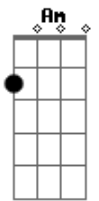

© ukulele-chords.com