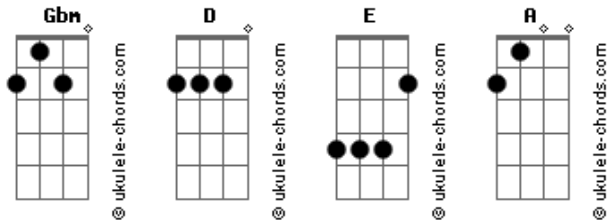

Anberlin - Unstable

tom:
Gbm

You came out of nowhere
But who could you hold wild horse unstable
Do you still do as you're told
Think you're wild and you're free now
Think you can cover me, well save yourself
Pretend like you don't do what you're told

[Refrão]

Come around, let me in
How can I talk you down from that ledge
Unless you let me in?

[Segunda Parte]

You heard when I called you
But you still lost your way, Are you able
To do just what you know? Whoa
Taught me to trust now
Yet you have no faith, In yourself
Why can't you believe in what you know?

Acordes

D E
Whoa, Whoa

[Refrão]

Come around (Darling), let me in
How can I talk you down from that ledge
Unless you let me in?

How can I talk you down

Unless you come around
Come around, come around? Whoa!

[Refrão]

Come around (Darling), let me in
How can I talk you down from that ledge
Unless you let me in? (Let me in!!)

Come around, let me in
I'll talk you down from that ledge
If you let me in?
Lovely

(D Gbm A E Gbm)