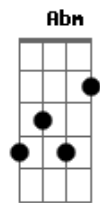

Anavitória - Ai Amor

Tom: A
Intro: E Gb A
Intro: Parte 1

```

E |-----0-----0-----2-----2-----|
B |-----0-----0-----2-----2-----|
G |-----1-----1-----3-----3-----|
D |-----|
A |-----|
E |-0-0---0-0---2-2---2-2-----|
    
```

Cruzando a porta
E Gb A (2x)
Pararará

© ukulele-chords.com

© ukulele-chords.com

© ukulele-chords.com

© ukulele-chords.com

ukulele-chords.com

© ukulele-chords.com