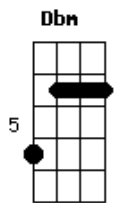

Anavitória - Ai Amor

Tom: A
Intro: E Gb A
Intro: Parte 1

```

E |-----0-----0-----2-----2-----|
B |-----0-----0-----2-----2-----|
G |-----1-----1-----3-----3-----|
D |-----|
A |-----|
E |-0-0---0-0---2-2---2-2-----|
    
```

Cruzando a porta
E Gb A (2x)
Pararará

© ukulele-chords.com

© ukulele-chords.com

© ukulele-chords.com

© ukulele-chords.com

ukulele-chords.com

© ukulele-chords.com