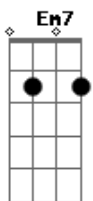

© ukulele-chords.com