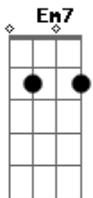

© ukulele-chords.com