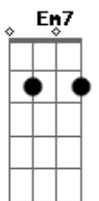

© ukulele-chords.com