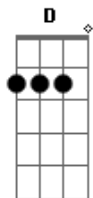

Anathema - Electricity

Tom: D

Intro 2x: Em7, D2, A (2x)

Em7
Seems like you never really knew me
D2
Seems like you never understood me
Em7 A
Seems like you never really knew how to feel
Em7 D2
But electricity it drew you near to me
Em7 A
What you needed was to be rid of me

(Em7, D2, A)(4x)

Em7
There were times you really made me smile
D2
And there were times you really made me cry
Em7 A

And there were times I never really knew how to feel

Em7 D2
But electricity it drew you near to me
Em7 A
What you needed was to be rid of me
Em7 D2
And the fear made you so unsure of me
Em7 A
What you needed was to be rid of me

(Em7, D2, A 6x)

Em7 D2
But electricity it drew you near to me
Em7 A
What you needed was to be rid of me
Em7 D2
And the fear made you so unsure of me
Em7 A
What you needed was to be rid of me

Acordes

© ukulele-chords.com