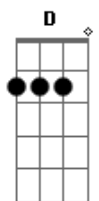

Anathema - Electricity

Tom: D

Intro 2x: Em7, D2, A (2x)

Em7
Seems like you never really knew me
D2
Seems like you never understood me
Em7 A
Seems like you never really knew how to feel
Em7 D2
But electricity it drew you near to me
Em7 A
What you needed was to be rid of me

(Em7, D2, A)(4x)

Em7
There were times you really made me smile
D2
And there were times you really made me cry
Em7 A

And there were times I never really knew how to feel

Em7 D2
But electricity it drew you near to me
Em7 A
What you needed was to be rid of me
Em7 D2
And the fear made you so unsure of me
Em7 A
What you needed was to be rid of me

(Em7, D2, A 6x)

Em7 D2
But electricity it drew you near to me
Em7 A
What you needed was to be rid of me
Em7 D2
And the fear made you so unsure of me
Em7 A
What you needed was to be rid of me

Acordes

© ukulele-chords.com