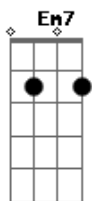

© ukulele-chords.com