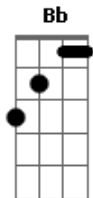

© ukulele-chords.com