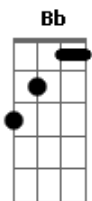

© ukulele-chords.com