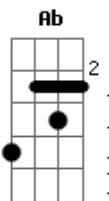

© ukulele-chords.com