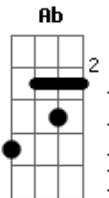

© ukulele-chords.com