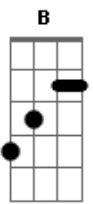

Anarbor - 18

Tom: B

Riff 1

```
E|---x---x---x---x--|
B|---8---9?--4---3--|
G|---x---x---x---x--|
D|---x---x---x---x--|
A|---x---x---x---x--|
E|---7---9--?4---4--|
```

Riff 1
Eighteen, crazy
Pulled up in your daddy's car
You wanna move in with me
Guess we're off to a heavy start

Riff 1
Should've seen this coming
From a mile away
Eighteen, crazy
I know what you want from me
E Em
I know what you want from me

B
So if you wanna piss off your parents
Gb
Take me to scare them
E G
Show them you're all grown up

B
If long hair and tattoos
Gb
Are what attract you
E
Baby then you're in luck

B Eb7
And I know it's just a phase
Abm E G

You're not in love with me
You wanna piss off your parents, baby Gb
E
Piss off your parents, that's alright with me

Riff 1
You know I'm broke
So you pulled out your daddy's car
I drink, I smoke
You ended up from the very start

Riff 1
Should've seen this coming
From a mile away
I'll play your game
I know what you want from me
E Em
I know what you want from me

[Solo] E Abm Bb B
E Eb Abm
Abm Gb B Gb E

E Em
I know what you want from me

B Eb7
And I know it's just a phase
Abm E
You're not in love with me

B Eb7
And I know it's just a phase
Abm E
You're not in love with me

B Gb
You wanna piss off your parents, baby
E
Piss off your parents, that's alright

B Gb
You wanna piss off your parents, baby
E
Piss off your parents, that's alright with me

Acordes

© ukulele-chords.com