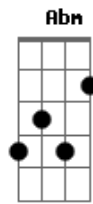

© ukulele-chords.com