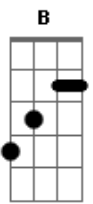

Anarbor - 18

Tom: B

Riff 1

```
E|---x---x---x---x---|
B|---8---9?--4---3--|
G|---x---x---x---x---|
D|---x---x---x---x---|
A|---x---x---x---x---|
E|---7---9--?4---4--|
```

Riff 1
Eighteen, crazy
Pulled up in your daddy's car
You wanna move in with me
Guess we're off to a heavy start

Riff 1
Should've seen this coming
From a mile away
Eighteen, crazy
I know what you want from me
E Em
I know what you want from me

B
So if you wanna piss off your parents
Gb
Take me to scare them
E G
Show them you're all grown up

B
If long hair and tattoos
Gb
Are what attract you
E
Baby then you're in luck

B Eb7
And I know it's just a phase
Abm E G

You're not in love with me
You wanna piss off your parents, baby Gb
E
Piss off your parents, that's alright with me

Riff 1
You know I'm broke
So you pulled out your daddy's car
I drink, I smoke
You ended up from the very start

Riff 1
Should've seen this coming
From a mile away
I'll play your game
I know what you want from me
E Em
I know what you want from me

[Solo] E Abm Bb B
E Eb Abm
Abm Gb B Gb E

E Em
I know what you want from me

B Eb7
And I know it's just a phase
Abm E
You're not in love with me

B Eb7
And I know it's just a phase
Abm E
You're not in love with me

B Gb
You wanna piss off your parents, baby
E
Piss off your parents, that's alright

B Gb
You wanna piss off your parents, baby
E
Piss off your parents, that's alright with me

Acordes

© ukulele-chords.com