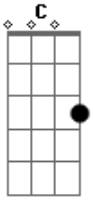

Anais Mitchell - All I've Ever Known

tom:

Db (forma dos acordes no tom de G)

Capostrate na 6ª casa

Intro: Cadd9 G D G (2x)

[Verse 1]

I was alone so long
I didn't even know that I was lonely

(G D G)

Out in the cold so long
I didn't even know that I was cold

(G D)

Turned my collar to the wind
This is how it's always been

[Chorus]

All I've ever known
Is how to hold my own

(D G Em7 D)

All I've ever known
Is how to hold my own
But now I wanna hold you, too

And for a moment I forget
Just how dark and cold it gets

[Chorus]

All I've ever known
Is how to hold my own

(D G Em7 D)

All I've ever known
Is how to hold my own

But now I wanna hold you

Now I wanna hold you
Hold you close
I don't wanna ever have to let you go
Now I wanna hold you, hold you tight
I don't wanna go back
To the lonely life

C **Em7**
As long as we stay with each other

D **G**
Then it will always be like this

Acordes

© ukulele-chords.com

© ukulele-chords.com

© ukulele-chords.com

© ukulele-chords.com

© ukulele-chords.com