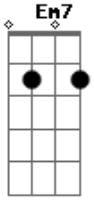

Anais Mitchell - All I've Ever Known

tom:

Db (forma dos acordes no tom de G)

Capostrate na 6ª casa

Intro: Cadd9 G D G (2x)

[Verse 1]

I was alone so long
I didn't even know that I was lonely

(G D G)

C **Em7**
As long as we stay with each other

D **G**
Then it will always be like this

Acordes

© ukulele-chords.com

© ukulele-chords.com

© ukulele-chords.com

© ukulele-chords.com

© ukulele-chords.com