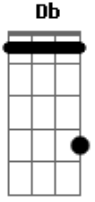

© ukulele-chords.com