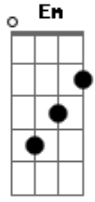

© ukulele-chords.com