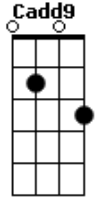

© ukulele-chords.com