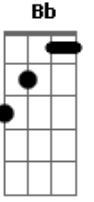

© ukulele-chords.com