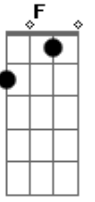

© ukulele-chords.com