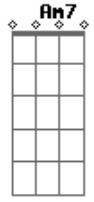

© ukulele-chords.com