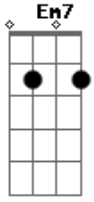

Anais Mitchell - All I've Ever Known

tom:
 Db (forma dos acordes no tom de G)
 Capotraste na 6ª casa
 Intro: Cadd9 G D G (2x)

[Verse 1]
 I was alone so long
 I didn't even know that I was lonely
 (G D G)

G **D** **Em7**
The wind will never change on us

C **Em7**
As long as we stay with each other

D **G**
Then it will always be like this

Acordes

© ukulele-chords.com

© ukulele-chords.com

© ukulele-chords.com

© ukulele-chords.com