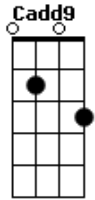

© ukulele-chords.com