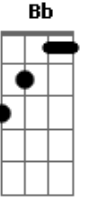

© ukulele-chords.com