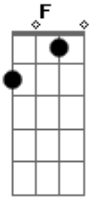

© ukulele-chords.com