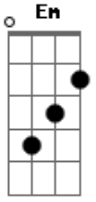

Anais Mitchell - All I've Ever Known

tom:

Db (forma dos acordes no tom de G)

Capostrate na 6ª casa

Intro: Cadd9 G D G (2x)

[Verse 1]

I was alone so long
I didn't even know that I was lonely

(G D G)

Out in the cold so long
I didn't even know that I was cold

(G D)

Turned my collar to the wind
This is how it's always been

[Chorus]

All I've ever known
Is how to hold my own

(D G Em7 D)

All I've ever known
Is how to hold my own
But now I wanna hold you, too

And for a moment I forget
Just how dark and cold it gets

[Chorus]

All I've ever known
Is how to hold my own

(D G Em7 D)

All I've ever known
Is how to hold my own

But now I wanna hold you

Now I wanna hold you
Hold you close
I don't wanna ever have to let you go
Now I wanna hold you, hold you tight
I don't wanna go back
To the lonely life

C **Em7**
As long as we stay with each other

D **G**
Then it will always be like this

Acordes

© ukulele-chords.com

© ukulele-chords.com

© ukulele-chords.com

© ukulele-chords.com

© ukulele-chords.com