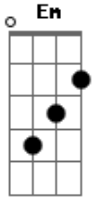

Anais Mitchell - All I've Ever Known

tom:

Db (forma dos acordes no tom de G)

Capostrate na 6ª casa

Intro: Cadd9 G D G (2x)

[Verse 1]

I was alone so long
I didn't even know that I was lonely

(G D G)

Out in the cold so long
I didn't even know that I was cold

(G D)

Turned my collar to the wind
This is how it's always been

[Chorus]

All I've ever known
Is how to hold my own

(D G Em7 D)

All I've ever known
Is how to hold my own
But now I wanna hold you, too

And for a moment I forget
Just how dark and cold it gets

[Chorus]

All I've ever known
Is how to hold my own

(D G Em7 D)

All I've ever known
Is how to hold my own

But now I wanna hold you

Now I wanna hold you
Hold you close
I don't wanna ever have to let you go
Now I wanna hold you, hold you tight
I don't wanna go back
To the lonely life

C **Em7**
As long as we stay with each other

D **G**
Then it will always be like this

Acordes

© ukulele-chords.com

© ukulele-chords.com

© ukulele-chords.com

© ukulele-chords.com

© ukulele-chords.com