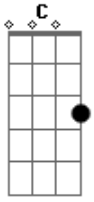

Anais Mitchell - All I've Ever Known

tom:
 Db (forma dos acordes no tom de G)
 Capotraste na 6ª casa
 Intro: Cadd9 G D G (2x)

[Verse 1]
 I was alone so long
 I didn't even know that I was lonely
 (G D G)

Out in the cold so long
 I didn't even know that I was cold
 (G D)

Turned my collar to the wind
 This is how it's always been

[Chorus]
 All I've ever known
 Is how to hold my own
 (D G Em7 D)

All I've ever known
 Is how to hold my own
 But now I wanna hold you, too
 (G D G)

And for a moment I forget
 Just how dark and cold it gets

[Chorus]
 All I've ever known
 Is how to hold my own
 (D G Em7 D)

All I've ever known
 Is how to hold my own

But now I wanna hold you
 Now I wanna hold you
 Hold you close
 I don't wanna ever have to let you go
 Now I wanna hold you, hold you tight
 I don't wanna go back
 To the lonely life

G **D** **Em7**
The wind will never change on us

C **Em7**
As long as we stay with each other

D **G**
Then it will always be like this

Acordes

© ukulele-chords.com

© ukulele-chords.com

© ukulele-chords.com

© ukulele-chords.com