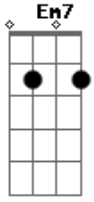

Anais Mitchell - All I've Ever Known

tom:

Db (forma dos acordes no tom de G)

Capostrate na 6ª casa

Intro: Cadd9 G D G (2x)

[Verse 1]

I was alone so long
I didn't even know that I was lonely

(G D G)

C **Em7**
As long as we stay with each other

D **G**
Then it will always be like this

Acordes

© ukulele-chords.com

© ukulele-chords.com

© ukulele-chords.com

© ukulele-chords.com

© ukulele-chords.com