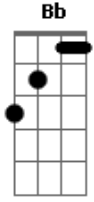

© ukulele-chords.com