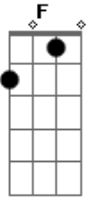

© ukulele-chords.com