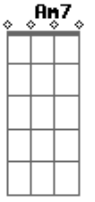

© ukulele-chords.com