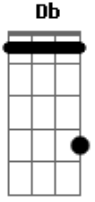

Anais Mitchell - All I've Ever Known

tom:
 Db (forma dos acordes no tom de G)
 Capotraste na 6ª casa
 Intro: Cadd9 G D G (2x)

[Verse 1]
 I was alone so long
 I didn't even know that I was lonely
 (G D G)

Out in the cold so long
 I didn't even know that I was cold
 (G D)

Turned my collar to the wind
 This is how it's always been

[Chorus]
 All I've ever known
 Is how to hold my own
 (D G Em7 D)

All I've ever known
 Is how to hold my own
 But now I wanna hold you, too
 (G D G)

G **D** **Em7**
The wind will never change on us

C **Em7**
As long as we stay with each other

D **G**
Then it will always be like this

Acordes

© ukulele-chords.com

© ukulele-chords.com

© ukulele-chords.com

© ukulele-chords.com