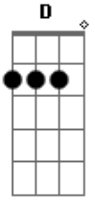

G **D**
I'm gonna hold you forever

G **D** **Em7**
The wind will never change on us

C **Em7**
As long as we stay with each other

D **G**
Then it will always be like this

Acordes

© ukulele-chords.com