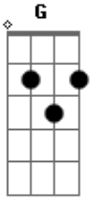

© ukulele-chords.com