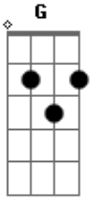

Anais Mitchell - All I've Ever Known

tom:

Db (forma dos acordes no tom de G)

Capostrate na 6ª casa

Intro: Cadd9 G D G (2x)

[Verse 1]

I was alone so long
I didn't even know that I was lonely

(G D G)

Out in the cold so long
I didn't even know that I was cold

(G D)

Turned my collar to the wind
This is how it's always been

[Chorus]

All I've ever known
Is how to hold my own

(D G Em7 D)

All I've ever known
Is how to hold my own
But now I wanna hold you, too

And for a moment I forget
Just how dark and cold it gets

[Chorus]

All I've ever known
Is how to hold my own

(D G Em7 D)

All I've ever known
Is how to hold my own

But now I wanna hold you

Now I wanna hold you
Hold you close
I don't wanna ever have to let you go
Now I wanna hold you, hold you tight
I don't wanna go back
To the lonely life

C **Em7**
As long as we stay with each other

D **G**
Then it will always be like this

Acordes

© ukulele-chords.com

© ukulele-chords.com

© ukulele-chords.com

© ukulele-chords.com

© ukulele-chords.com