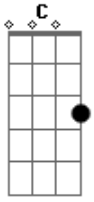

Anais Mitchell - All I've Ever Known

tom:

Db (forma dos acordes no tom de G)

Capostrate na 6ª casa

Intro: Cadd9 G D G (2x)

[Verse 1]

I was alone so long
I didn't even know that I was lonely

(G D G)

Out in the cold so long
I didn't even know that I was cold

(G D)

Turned my collar to the wind
This is how it's always been

[Chorus]

All I've ever known
Is how to hold my own

(D G Em7 D)

All I've ever known
Is how to hold my own
But now I wanna hold you, too

C **Em7**
As long as we stay with each other

D **G**
Then it will always be like this

Acordes

© ukulele-chords.com

© ukulele-chords.com

© ukulele-chords.com

© ukulele-chords.com

© ukulele-chords.com