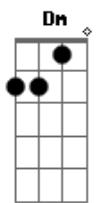

Am
Galopando gostosin

G
Roça, roça em mim

Dm
Roça, roça em mim

F
Tiro o chapéu e a bota

Am
E te boto gostosin

Me bota, me bota

Me bota gostosin

Me bota, me bota

Galopando gostosin

[Final] G Dm F
Am G Dm F

© ukulele-chords.com

© ukulele-chords.com

© ukulele-chords.com

© ukulele-chords.com

© ukulele-chords.com