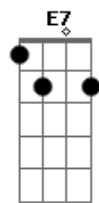

Am
Galopando gostosin

G
Roça, roça em mim

Dm
Roça, roça em mim

F
Tiro o chapéu e a bota

Am
E te boto gostosin

Me bota, me bota

Me bota gostosin

Me bota, me bota

Galopando gostosin

[Final] G Dm F
Am G Dm F

© ukulele-chords.com

© ukulele-chords.com

© ukulele-chords.com

© ukulele-chords.com

© ukulele-chords.com