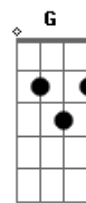

© ukulele-chords.com