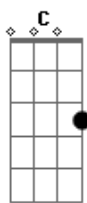

Amy Winehouse - Will You Still Love Me Tomorrow

Tom: C

C Am Dm G
Tonight you're mine completely
C Am G
You give your love... so sweetly
E E7 Am G Am
Tonight, the light of love is in your eyes
Dm G C
But will you love me tomorrow?
C Am Dm G
Is this a lasting treasure
C Am G
Or just a moment's pleasure?
E E7 Am G Am
Can I believe the magic of your sighs?
Dm G C
Will you still love me tomorrow?
F Em

Tonight with words unspoken
F C
You say that I'm the only one
F Em
But will my heart be broken
Am D7 Dm G7
When the night meets the morning star?
C Am Dm G
I like to know... that your love
C Am G
Is a love I can ... be sure of,
E E7 Am Am
So tell me now, and I won't ask again
Dm G C
Will you still love me tomorrow?
Dm G C
Will you still love me tomorrow?
(on the Dm `s he seems to play a 5th on top E then pull of to 3rd)

Acordes