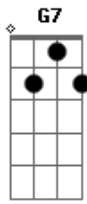

© ukulele-chords.com