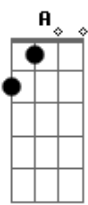

© ukulele-chords.com