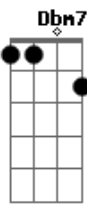

© ukulele-chords.com