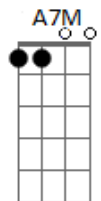

Acordes

© ukulele-chords.com