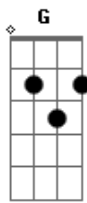

Amy Winehouse - I Heard Love Is Blind

Tom: G

I couldn't resist him
D7 Db7 C7 His eyes were like yours
C7 Db7 D7 Gbm7 B7alt
His hair was exactly the shade of brown
Em7 G He's just not as tall, but I couldn't tell
D7 It was dark and I was lying down
D7 D7 Db7 C7 You are everything he means nothing to
me C7 Db7 D7 Gbm7 B7alt
I can't even remember his name
Em7 Why're you so upset?
G D7 A7 A7 Baby, you weren't there and I was thinking of you when I came
Gbm B7

What do you expect?
E7 A7 A7 You left me here alone; I drank so much and needed to touch
Gbm B7 Don't overreact
E7 A7 A7 I pretended he was you, you wouldn't want me to be lonely
D7 D7 Db7 C7 How can I put it so you understand?
C7 Db7 D7 Gbm7 B7alt I didn't let him hold my hand
Em7 G But he looked like you; I guess he looked like you
D7 Gbm7 B7alt No he wasn't you
Em7 G But you can still trust me, this ain't infidelity
D7 Gbm7 B7alt It's not cheating; you were on my mind
Em7 Yes he looked like you
A7 A7 D7 But I heard love is blind...

Acordes