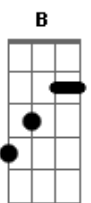

Tom: B

Intro:

A D E (x2)

Verse 1:

A D
When I walk in your shoes
Dbm E
I understand a man confused
A D
There must have been but I don't care
Dbm E
I feel the way your soul does there
A D
Darling they empathise
Dbm E
Looking through your bloodshot eyes
A D
And I know you you're so frustrated
Dbm E
Above we all become what we once hated

Bridge 1:

Bm E7 Bm E7
Be slight nobody can be that wise

Chorus 1:

A
I can't help ya
D
If you won't
E A D E
Help your-self
A
I can't help ya
D
If you don't
E A D E
Help your-self
A
You can only get
D E A D E
So much from someone else
A
I can't help ya
D
If you won't
E A D E
Help your-self

Verse 2:

A D
You've got a degree a in philosophy
Dbm E

So you think you're clever-er than me
A D
But I'm not just some drama queen
Dbm E
Cos it's where you're at not where you've been
A D
So what do you ex-pect from me
Dbm E
To hold your head a-bove the sea
A D
And there are you even though you're bigger
Dbm E
Cos don't you know you crush my tiny figure

Bridge 2:

Bm E7
And anyway we're still so young
Bm E7
And this isn't yet the day

Chorus 2:

A
I can't help ya
D
If you won't
E A D E
Help your-self
A
I can't help ya
D
If you don't
E A D E
Help your-self
A
You can only get
D E A D E
So much from someone else
A
I can't help ya
D
If you won't
E A D E
Help your-self

Middle 8:

D B7
You might be twenty-five but in my mind
A Ab A Gb7
I see you at sixteen years old most of the time
D B7
And I'm just a child and you're full grown
Bm E
And no I'm nothing like I've ever known

Instrumental:

A D E

(Repeat to Fade)

Acordes

© ukulele-chords.com