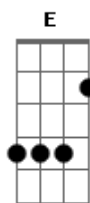

Amy Winehouse - Help Yourself

Tom: B

Intro:

A D E (x2)

Verse 1:

A D
When I walk in your shoes
Dbm E
I understand a man confused
A D
There must have been but I don't care
Dbm E
I feel the way your soul does there
A D
Darling they empathise
Dbm E
Looking through your bloodshot eyes
A D
And I know you you're so frustrated
Dbm E
Above we all become what we once hated

Bridge 1:

Bm E7 Bm E7
Be slight nobody can be that wise

Chorus 1:

A
I can't help ya
D
If you won't
E A D E
Help your-self
A
I can't help ya
D
If you don't
E A D E
Help your-self
A
You can only get
D E A D E
So much from someone else
A
I can't help ya
D
If you won't
E A D E
Help your-self

Middle 8:

D B7
You might be twenty-five but in my mind
A Ab A Gb7
I see you at sixteen years old most of the time
D B7
And I'm just a child and you're full grown
Bm E
And no I'm nothing like I've ever known

Instrumental:

A D E

(Repeat to Fade)

Acordes

© ukulele-chords.com

© ukulele-chords.com

© ukulele-chords.com

© ukulele-chords.com