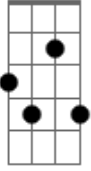

Amy Winehouse - Help Yourself

Tom: B

Intro:

A D E (x2)

Verse 1:

A D
When I walk in your shoes
Dbm E
I understand a man confused
A D
There must have been but I don't care
Dbm E
I feel the way your soul does there
A D
Darling they empathise
Dbm E
Looking through your bloodshot eyes
A D
And I know you you're so frustrated
Dbm E
Above we all become what we once hated

Bridge 1:

Bm E7 Bm E7
Be slight nobody can be that wise

Chorus 1:

A
I can't help ya
D
If you won't
E A D E
Help your-self
A
I can't help ya
D
If you don't
E A D E
Help your-self
A
You can only get
D E A D E
So much from someone else
A
I can't help ya
D
If you won't
E A D E
Help your-self

© ukulele-chords.com

© ukulele-chords.com

© ukulele-chords.com

© ukulele-chords.com

© ukulele-chords.com

Gb7

© ukulele-chords.com