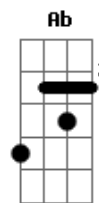

Amy Winehouse - Help Yourself

Tom: B

Intro:

A7M D7M E (x2)

Verse 1:

A7M D7M
When I walk in your shoes
Dbm7 E
I understand a man confused
A7M D7M
There must have been but I don't care
Dbm7 E
I feel the way your soul does there
A7M D7M
Darling they empathise
Dbm7 E
Looking through your bloodshot eyes
A7M D7M
And I know you you're so frustrated
Dbm7 E
Above we all become what we once hated

Bridge 1:

Bm7 E7 Bm7 E7
Be slight nobody can be that wise

Chorus 1:

A7M
I can't help ya
D7M
If you won't
E A7M D7M E
Help your-self
A7M
I can't help ya
D7M
If you don't
E A7M D7M E
Help your-self
A7M
You can only get
D7M E A7M D7M E
So much from someone else
A7M
I can't help ya
D7M
If you won't
E A7M D7M E
Help your-self

Middle 8:

D7M B7
You might be twenty-five but in my mind
A7M Ab A7M Gb7
I see you at sixteen years old most of the time
D7M B7
And I'm just a child and you're full grown
Bm7 E
And no I'm nothing like I've ever known

© ukulele-chords.com

© ukulele-chords.com

© ukulele-chords.com

© ukulele-chords.com

© ukulele-chords.com

Gb7

© ukulele-chords.com