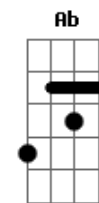

© ukulele-chords.com