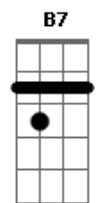

© ukulele-chords.com