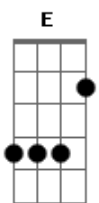

Amy Winehouse - Help Yourself

Tom: B

Intro:

A7M D7M E (x2)

Verse 1:

A7M D7M
When I walk in your shoes
Dbm7 E
I understand a man confused
A7M D7M
There must have been but I don't care
Dbm7 E
I feel the way your soul does there
A7M D7M
Darling they empathise
Dbm7 E
Looking through your bloodshot eyes
A7M D7M
And I know you you're so frustrated
Dbm7 E
Above we all become what we once hated

Bridge 1:

Bm7 E7 Bm7 E7
Be slight nobody can be that wise

Chorus 1:

A7M
I can't help ya
D7M
If you won't
E A7M D7M E
Help your-self
A7M
I can't help ya
D7M
If you don't
E A7M D7M E
Help your-self
A7M
You can only get
D7M E A7M D7M E
So much from someone else
A7M
I can't help ya
D7M
If you won't
E A7M D7M E
Help your-self

Middle 8:

D7M B7
You might be twenty-five but in my mind
A7M Ab A7M Gb7
I see you at sixteen years old most of the time
D7M B7
And I'm just a child and you're full grown
Bm7 E
And no I'm nothing like I've ever known

Instrumental:

A7M D7M E

(Repeat to Fade)

Acordes

© ukulele-chords.com

© ukulele-chords.com

© ukulele-chords.com

© ukulele-chords.com