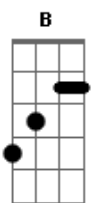

Amy Winehouse - Help Yourself

Tom: B

Intro:

A7M D7M E (x2)

Verse 1:

A7M D7M
When I walk in your shoes
Dbm7 E
I understand a man confused
A7M D7M
There must have been but I don't care
Dbm7 E
I feel the way your soul does there
A7M D7M
Darling they empathise
Dbm7 E
Looking through your bloodshot eyes
A7M D7M
And I know you you're so frustrated
Dbm7 E
Above we all become what we once hated

Bridge 1:

Bm7 E7 Bm7 E7
Be slight nobody can be that wise

Chorus 1:

A7M
I can't help ya
D7M
If you won't
E A7M D7M E
Help your-self
A7M
I can't help ya
D7M
If you don't
E A7M D7M E
Help your-self
A7M
You can only get
D7M E A7M D7M E
So much from someone else
A7M
I can't help ya
D7M
If you won't
E A7M D7M E
Help your-self

Middle 8:

D7M B7
You might be twenty-five but in my mind
A7M Ab A7M Gb7
I see you at sixteen years old most of the time
D7M B7
And I'm just a child and you're full grown
Bm7 E
And no I'm nothing like I've ever known

Instrumental:

A7M D7M E

(Repeat to Fade)

Acordes

© ukulele-chords.com

© ukulele-chords.com

© ukulele-chords.com

© ukulele-chords.com