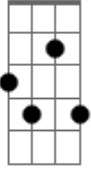

Gb7

© ukulele-chords.com