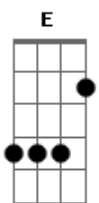

© ukulele-chords.com