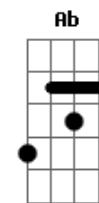

Amy Winehouse - Help Yourself

Tom: B

Intro:

A7M D7M E (x2)

Verse 1:

A7M D7M
When I walk in your shoes
Dbm7 E
I understand a man confused
A7M D7M
There must have been but I don't care
Dbm7 E
I feel the way your soul does there
A7M D7M
Darling they empathise
Dbm7 E
Looking through your bloodshot eyes
A7M D7M
And I know you you're so frustrated
Dbm7 E
Above we all become what we once hated

Bridge 1:

Bm7 E7 Bm7 E7
Be slight nobody can be that wise

Chorus 1:

A7M
I can't help ya
D7M
If you won't
E A7M D7M E
Help your-self
A7M
I can't help ya
D7M
If you don't
E A7M D7M E
Help your-self
A7M
You can only get
D7M E A7M D7M E
So much from someone else
A7M
I can't help ya
D7M
If you won't
E A7M D7M E
Help your-self

© ukulele-chords.com

© ukulele-chords.com

© ukulele-chords.com

© ukulele-chords.com

© ukulele-chords.com

Gb7

© ukulele-chords.com