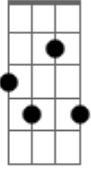

Amy Winehouse - Help Yourself

Tom: B

Intro:

A7M D7M E (x2)

Verse 1:

A7M D7M
When I walk in your shoes
Dbm7 E
I understand a man confused
A7M D7M
There must have been but I don't care
Dbm7 E
I feel the way your soul does there
A7M D7M
Darling they empathise
Dbm7 E
Looking through your bloodshot eyes
A7M D7M
And I know you you're so frustrated
Dbm7 E
Above we all become what we once hated

Bridge 1:

Bm7 E7 Bm7 E7
Be slight nobody can be that wise

Chorus 1:

A7M
I can't help ya
D7M
If you won't
E A7M D7M E
Help your-self
A7M
I can't help ya
D7M
If you don't
E A7M D7M E
Help your-self
A7M
You can only get
D7M E A7M D7M E
So much from someone else
A7M
I can't help ya
D7M
If you won't
E A7M D7M E
Help your-self

Middle 8:

D7M B7
You might be twenty-five but in my mind
A7M Ab A7M Gb7
I see you at sixteen years old most of the time
D7M B7
And I'm just a child and you're full grown
Bm7 E
And no I'm nothing like I've ever known

© ukulele-chords.com

© ukulele-chords.com

© ukulele-chords.com

© ukulele-chords.com

© ukulele-chords.com

Gb7

© ukulele-chords.com