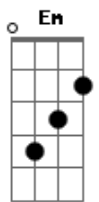

© ukulele-chords.com