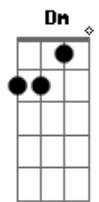

© ukulele-chords.com