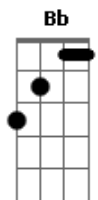

© ukulele-chords.com