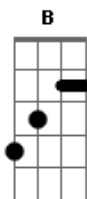

© ukulele-chords.com