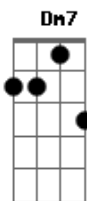

Amy Winehouse - Addicted

Tom: C

Introdução: C7

C7
Tell your boyfriend

Dm7
Next time he around

C7
To buy his own weed

Dm7
And don't wear my shit down

Am7
I wouldn't care if bre would give me some more

A7
The green man

Dm7 G7
So I can get mine

C7 G7
And you get yours

C7 Dm7 (2x)
Am7 Em7, Fm, Em7 A7
Dm7 G7, C7, G7

C7
I'm my own man

Dm7
So when will you learn

C7
That you got a man

Dm7
But I gots to burn

Am7
Don't make no difference, if I end up alone.

Em7
I'd rather have myself, a smoke my homegrown.

Fm
It's got me addicted

Em7
Does more than

A7
Any dick did

Dm7 G7
Yeah I can get mine

C7 G7
And you get yours

Dm7 G7
Yeah I can get mine,

C7
And you get yours.

Acordes

© ukulele-chords.com

© ukulele-chords.com

© ukulele-chords.com

© ukulele-chords.com

© ukulele-chords.com