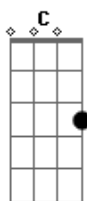

Amy Winehouse - Addicted

Tom: C

Introdução: C7

C7
Tell your boyfriend

Dm7
Next time he around

C7
To buy his own weed

Dm7
And don't wear my shit down

Am7
I wouldn't care if bre would give me some more

Em7
I'd rather him leave you then leave him my draw

Fm
When you smoke all my weed man

Em7
You gotta call

A7
The green man

Dm7 G7
So I can get mine

C7 G7
And you get your

C7
Once is enough

Dm7
To make me attack

C7
So bring me a bag

Dm7
And your man, can come back

Am7
I'll check him at the door make sure he got green

Em7
I'm tighter than, Airport security teams.

Fm
When you smoke, all my weed man

Em7
You gotta call

A7
The green man

Dm7 G7
So I can get mine

C7 G7
And you get yours

C7 Dm7 (2x)
Am7 Em7, Fm, Em7 A7
Dm7 G7, C7, G7

C7
I'm my own man

Dm7
So when will you learn

C7
That you got a man

Dm7
But I gots to burn

Am7
Don't make no difference, if I end up alone.

Em7
I'd rather have myself, a smoke my homegrown.

Fm
It's got me addicted

Em7
Does more than

A7
Any dick did

Dm7 G7
Yeah I can get mine

C7 G7
And you get yours

Dm7 G7
Yeah I can get mine,

C7
And you get yours.

Acordes

© ukulele-chords.com