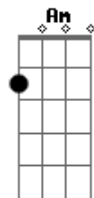

© ukulele-chords.com