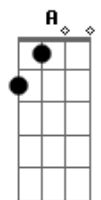

C
I always knew

G
D
'Cause you know my love is real

Am
C
If you take my hand, I'll be there too

G
D
When we're apart, my heart burns for you Am

C
G
I always knew

? Repete tudo

Acordes

© ukulele-chords.com