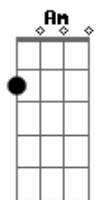

© ukulele-chords.com