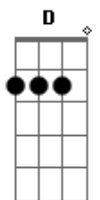

© ukulele-chords.com