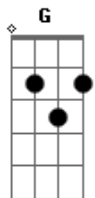

© ukulele-chords.com

© ukulele-chords.com