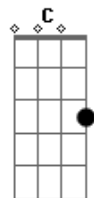

© ukulele-chords.com