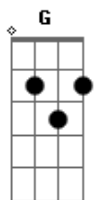

© ukulele-chords.com