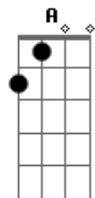

C
I always knew

G
D
'Cause you know my love is real

Am
C
If you take my hand, I'll be there too

G
D
When we're apart, my heart burns for you Am

C
G
I always knew

? Repete tudo

Acordes

© ukulele-chords.com