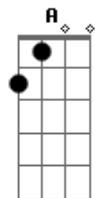

Amy Ruffle - Night's Call (Mako Mermaids)

Tom: A

(com acordes na forma de G)
Capotraste na 2ª casa
Intro: G 3x

G
Sitting around as the night is falling
D
Feel the soft breeze through the night air calling
Am
C
And I can't help this way I'm feeling (feeling!)

G
You've got a smile I could cross this town for
D
I'd run a mile just to see your face boy
Am
C
But I can't help this way I'm feeling (feeling!)

G
You've got a smile I could cross this town for
D
I'd run a mile just to see your face boy
Am
C

But I can't help this way I'm feeling (feeling!)

Am
Waiting on a smile, since we first met
C
Waiting on smile from you
G
D
We belong as two
Am
C
Every day and night I dream of you
G
D
Am
Now I know, my heart belongs with you
C
I always knew
G
D
'Cause you know my love is real
Am
C
If you take my hand, I'll be there too
G
D
Am
When we're apart, my heart burns for you
C
G
I always knew

? Repete tudo

Acordes