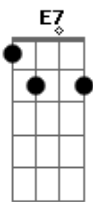

© ukulele-chords.com