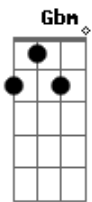

© ukulele-chords.com