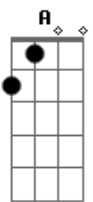

© ukulele-chords.com