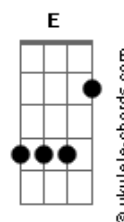

Amy Grant - Find a Way

tom:

Intro: Am7 Em7 F Am7
C C7M G
Am7 Em7 F Am7
C C7M G

[Primeira Parte]

Am7 Em7
You tell me your friends are distant
F Am7 C C7M G
You tell my your man's untrue
Am7 Em7
You tell me that you've been walked on
F G
And how you feel abused

[Pré-Refrão]

F7m Am7 Em7
So you stand here an angry young woman
F7M Am7 Em7
Taking all the pain to heart
F7M Am7 Em7
I hear you saying you want to see changes
F G
But you don't know how to start

[Refrão]

E Gb
Love will find a way (How do you know)
Gb Dbm7
Love will find a way (How can you see)
Gb A
I know it's hard to see the past and
Gb
Still believe
Dbm7 Gbm A B
Love is gonna find a way (I know that)
E Gb
Love will find a way (A way to go)
Gb Dbm7
Love can make a way (Only love can know)
Gb A
Leave behind the doubt
Gb
Love's the only out
Dbm7 A Am
Love will surely find a way

(Am7 Em7 F Am7)
(C C7M G)

[Segunda Parte]

Am7 Em7
I know this life is a strange thing
F Am7 C C7M G
I can't answer all the whys
Am7 Em7
Tragedy always finds me
F G
Taken again by surprise

Acordes

[Pré-Refrão]

F7m Am7 em7
So you stand here an angry young woman
F7M Am7 Em7
Taking all the pain to heart
F7M Am7 Em7
But I know that love can bring changes
F G
And so you've got to move on

[Refrão]

E Gb
Love will find a way (How do you know)
Gb Dbm7
Love will find a way (How can you see)
Gb A
I know it's hard to see the past and
Gb
Still believe
Dbm7 Gbm A B
Love is gonna find a way (I know that)
E Gb
Love will find a way (A way to go)
Gb Dbm7
Love can make a way (Only love can know)
Gb A
Leave behind the doubt
Gb Dbm7
Love's the only out
Dbm7 A B
Love will surely find a way

[Ponte]

G
If our God His Son not sparing
G G
Came to rescue you
A
Is there any circumstance
Gb
That he can't see you through?

[Refrão]

F G7
Love will find a way (How do you know)
Gm7 Dm
Love will find a way (How can you see)
Gm7
I know it's hard to see the past
Am Bb
And still believe
C
Love is gonna find a way (I know that)
F G7
Love will find a way (A way to go)
Gm7 Dm
Love can make a way (Only love can know)
Gm7 Am
Leave behind the doubt
Bb
Love's the only out
C
Love will surely find a way