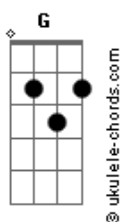

Amy Grant - Find a Way

tom:

Intro: Am7 Em7 F Am7
C C7M G
Am7 Em7 F Am7
C C7M G

[Primeira Parte]

Am7 Em7
You tell me your friends are distant
F Am7 C C7M G
You tell my your man's untrue
Am7 Em7
You tell me that you've been walked on
F G
And how you feel abused

[Pré-Refrão]

F7m Am7 Em7
So you stand here an angry young woman
F7M Am7 Em7
Taking all the pain to heart
F7M Am7 Em7
I hear you saying you want to see changes
F G
But you don't know how to start

[Refrão]

E Gb
Love will find a way (How do you know)
Gb Dbm7
Love will find a way (How can you see)
Gb A
I know it's hard to see the past and
Gb
Still believe
Dbm7 Gbm A B
Love is gonna find a way (I know that)
E Gb
Love will find a way (A way to go)
Gb Dbm7
Love can make a way (Only love can know)
Gb A
Leave behind the doubt
Gb
Love's the only out
Dbm7 A Am
Love will surely find a way

(Am7 Em7 F Am7)
(C C7M G)

[Segunda Parte]

Am7 Em7
I know this life is a strange thing
F Am7 C C7M G
I can't answer all the whys
Am7 Em7
Tragedy always finds me
F G
Taken again by surprise

Acordes

[Pré-Refrão]

F7m Am7 em7
So you stand here an angry young woman
F7M Am7 Em7
Taking all the pain to heart
F7M Am7 Em7
But I know that love can bring changes
F G
And so you've got to move on

[Refrão]

E Gb
Love will find a way (How do you know)
Gb Dbm7
Love will find a way (How can you see)
Gb A
I know it's hard to see the past and
Gb
Still believe
Dbm7 Gbm A B
Love is gonna find a way (I know that)
E Gb
Love will find a way (A way to go)
Gb Dbm7
Love can make a way (Only love can know)
Gb A
Leave behind the doubt
Gb Dbm7
Love's the only out
Dbm7 A B
Love will surely find a way

[Ponte]

G
If our God His Son not sparing
G G
Came to rescue you
A
Is there any circumstance
Gb
That he can't see you through?

[Refrão]

F G7
Love will find a way (How do you know)
Gm7 Dm
Love will find a way (How can you see)
Gm7
I know it's hard to see the past
Am Bb
And still believe
C
Love is gonna find a way (I know that)
F G7
Love will find a way (A way to go)
Gm7 Dm
Love can make a way (Only love can know)
Gm7 Am
Leave behind the doubt
Bb
Love's the only out
C
Love will surely find a way