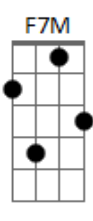

© ukulele-chords.com