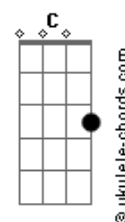

Amy Grant - Find a Way

tom:

Intro: Am7 Em7 F Am7
C C7M G
Am7 Em7 F Am7
C C7M G

[Primeira Parte]

Am7 Em7
You tell me your friends are distant
F Am7 C C7M G
You tell my your man's untrue
Am7 Em7
You tell me that you've been walked on
F G
And how you feel abused

[Pré-Refrão]

F7m Am7 Em7
So you stand here an angry young woman
F7M Am7 Em7
Taking all the pain to heart
F7M Am7 Em7
I hear you saying you want to see changes
F G
But you don't know how to start

[Refrão]

E Gb
Love will find a way (How do you know)
Gb Dbm7
Love will find a way (How can you see)
Gb A
I know it's hard to see the past and
Gb
Still believe
Dbm7 Gbm A B
Love is gonna find a way (I know that)
E Gb
Love will find a way (A way to go)
Gb Dbm7
Love can make a way (Only love can know)
Gb A
Leave behind the doubt
Gb
Love's the only out
Dbm7 A Am
Love will surely find a way

(Am7 Em7 F Am7)
(C C7M G)

[Segunda Parte]

Am7 Em7
I know this life is a strange thing
F Am7 C C7M G
I can't answer all the whys
Am7 Em7
Tragedy always finds me
F G
Taken again by surprise

Acordes

[Pré-Refrão]

F7m Am7 em7
So you stand here an angry young woman
F7M Am7 Em7
Taking all the pain to heart
F7M Am7 Em7
But I know that love can bring changes
F G
And so you've got to move on

[Refrão]

E Gb
Love will find a way (How do you know)
Gb Dbm7
Love will find a way (How can you see)
Gb A
I know it's hard to see the past and
Gb
Still believe
Dbm7 Gbm A B
Love is gonna find a way (I know that)
E Gb
Love will find a way (A way to go)
Gb Dbm7
Love can make a way (Only love can know)
Gb A
Leave behind the doubt
Gb Dbm7
Love's the only out
Dbm7 A B
Love will surely find a way

[Ponte]

G
If our God His Son not sparing
G G
Came to rescue you
A
Is there any circumstance
Gb
That he can't see you through?

[Refrão]

F G7
Love will find a way (How do you know)
Gm7 Dm
Love will find a way (How can you see)
Gm7
I know it's hard to see the past
Am Bb
And still believe
C
Love is gonna find a way (I know that)
F G7
Love will find a way (A way to go)
Gm7 Dm
Love can make a way (Only love can know)
Gm7 Am
Leave behind the doubt
Bb
Love's the only out
C
Love will surely find a way