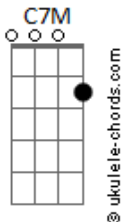

Amy Grant - Find a Way

tom:

Intro: Am7 Em7 F Am7
C C7M G
Am7 Em7 F Am7
C C7M G

[Primeira Parte]

Am7 Em7
You tell me your friends are distant
F Am7 C C7M G
You tell my your man's untrue
Am7 Em7
You tell me that you've been walked on
F G
And how you feel abused

[Pré-Refrão]

F7m Am7 Em7
So you stand here an angry young woman
F7M Am7 Em7
Taking all the pain to heart
F7M Am7 Em7
I hear you saying you want to see changes
F G
But you don't know how to start

[Refrão]

E Gb
Love will find a way (How do you know)
Gb Dbm7
Love will find a way (How can you see)
Gb A
I know it's hard to see the past and
Gb
Still believe
Dbm7 Gbm A B
Love is gonna find a way (I know that)
E Gb
Love will find a way (A way to go)
Gb Dbm7
Love can make a way (Only love can know)
Gb A
Leave behind the doubt
Gb
Love's the only out
Dbm7 A Am
Love will surely find a way

(Am7 Em7 F Am7)
(C C7M G)

[Segunda Parte]

Am7 Em7
I know this life is a strange thing
F Am7 C C7M G
I can't answer all the whys
Am7 Em7
Tragedy always finds me
F G
Taken again by surprise

Acordes

[Pré-Refrão]

F7m Am7 em7
So you stand here an angry young woman
F7M Am7 Em7
Taking all the pain to heart
F7M Am7 Em7
But I know that love can bring changes
F G
And so you've got to move on

[Refrão]

E Gb
Love will find a way (How do you know)
Gb Dbm7
Love will find a way (How can you see)
Gb A
I know it's hard to see the past and
Gb
Still believe
Dbm7 Gbm A B
Love is gonna find a way (I know that)
E Gb
Love will find a way (A way to go)
Gb Dbm7
Love can make a way (Only love can know)
Gb A
Leave behind the doubt
Gb Dbm7
Love's the only out
Dbm7 A B
Love will surely find a way

[Ponte]

G
If our God His Son not sparing
G G
Came to rescue you
A
Is there any circumstance
Gb
That he can't see you through?

[Refrão]

F G7
Love will find a way (How do you know)
Gm7 Dm
Love will find a way (How can you see)
Gm7
I know it's hard to see the past
Am Bb
And still believe
C
Love is gonna find a way (I know that)
F G7
Love will find a way (A way to go)
Gm7 Dm
Love can make a way (Only love can know)
Gm7 Am
Leave behind the doubt
Bb
Love's the only out
C
Love will surely find a way