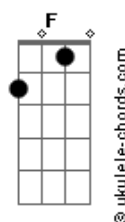

Amy Grant - Find a Way

tom:

Intro: Am7 Em7 F Am7
C C7M G
Am7 Em7 F Am7
C C7M G

[Primeira Parte]

Am7 Em7
You tell me your friends are distant
F Am7 C C7M G
You tell my your man's untrue
Am7 Em7
You tell me that you've been walked on
F G
And how you feel abused

[Pré-Refrão]

F7m Am7 Em7
So you stand here an angry young woman
F7M Am7 Em7
Taking all the pain to heart
F7M Am7 Em7
I hear you saying you want to see changes
F G
But you don't know how to start

[Refrão]

E Gb
Love will find a way (How do you know)
Gb Dbm7
Love will find a way (How can you see)
Gb A
I know it's hard to see the past and
Gb
Still believe
Dbm7 Gbm A B
Love is gonna find a way (I know that)
E Gb
Love will find a way (A way to go)
Gb Dbm7
Love can make a way (Only love can know)
Gb A
Leave behind the doubt
Gb
Love's the only out
Dbm7 A Am
Love will surely find a way

(Am7 Em7 F Am7)
(C C7M G)

[Segunda Parte]

Am7 Em7
I know this life is a strange thing
F Am7 C C7M G
I can't answer all the whys
Am7 Em7
Tragedy always finds me
F G
Taken again by surprise

Acordes

[Pré-Refrão]

F7m Am7 em7
So you stand here an angry young woman
F7M Am7 Em7
Taking all the pain to heart
F7M Am7 Em7
But I know that love can bring changes
F G
And so you've got to move on

[Refrão]

E Gb
Love will find a way (How do you know)
Gb Dbm7
Love will find a way (How can you see)
Gb A
I know it's hard to see the past and
Gb
Still believe
Dbm7 Gbm A B
Love is gonna find a way (I know that)
E Gb
Love will find a way (A way to go)
Gb Dbm7
Love can make a way (Only love can know)
Gb A
Leave behind the doubt
Gb Dbm7
Love's the only out
Dbm7 A B
Love will surely find a way

[Ponte]

G
If our God His Son not sparing
G G
Came to rescue you
A
Is there any circumstance
Gb
That he can't see you through?

[Refrão]

F G7
Love will find a way (How do you know)
Gm7 Dm
Love will find a way (How can you see)
Gm7
I know it's hard to see the past
Am Bb
And still believe
C
Love is gonna find a way (I know that)
F G7
Love will find a way (A way to go)
Gm7 Dm
Love can make a way (Only love can know)
Gm7 Am
Leave behind the doubt
Bb
Love's the only out
C
Love will surely find a way