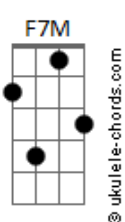

Amy Grant - Find a Way

tom:

Intro: Am7 Em7 F Am7
C C7M G
Am7 Em7 F Am7
C C7M G

[Primeira Parte]

Am7 Em7
You tell me your friends are distant
F Am7 C C7M G
You tell my your man's untrue
Am7 Em7
You tell me that you've been walked on
F G
And how you feel abused

[Pré-Refrão]

F7m Am7 Em7
So you stand here an angry young woman
F7M Am7 Em7
Taking all the pain to heart
F7M Am7 Em7
I hear you saying you want to see changes
F G
But you don't know how to start

[Refrão]

E Gb
Love will find a way (How do you know)
Gb Dbm7
Love will find a way (How can you see)
Gb A
I know it's hard to see the past and
Gb
Still believe
Dbm7 Gbm A B
Love is gonna find a way (I know that)
E Gb
Love will find a way (A way to go)
Gb Dbm7
Love can make a way (Only love can know)
Gb A
Leave behind the doubt
Gb
Love's the only out
Dbm7 A Am
Love will surely find a way

(Am7 Em7 F Am7)
(C C7M G)

[Segunda Parte]

Am7 Em7
I know this life is a strange thing
F Am7 C C7M G
I can't answer all the whys
Am7 Em7
Tragedy always finds me
F G
Taken again by surprise

Acordes

[Pré-Refrão]

F7m Am7 em7
So you stand here an angry young woman
F7M Am7 Em7
Taking all the pain to heart
F7M Am7 Em7
But I know that love can bring changes
F G
And so you've got to move on

[Refrão]

E Gb
Love will find a way (How do you know)
Gb Dbm7
Love will find a way (How can you see)
Gb A
I know it's hard to see the past and
Gb
Still believe
Dbm7 Gbm A B
Love is gonna find a way (I know that)
E Gb
Love will find a way (A way to go)
Gb Dbm7
Love can make a way (Only love can know)
Gb A
Leave behind the doubt
Gb Dbm7
Love's the only out
Dbm7 A B
Love will surely find a way

[Ponte]

G
If our God His Son not sparing
G G
Came to rescue you
A
Is there any circumstance
Gb
That he can't see you through?

[Refrão]

F G7
Love will find a way (How do you know)
Gm7 Dm
Love will find a way (How can you see)
Gm7
I know it's hard to see the past
Am Bb
And still believe
C
Love is gonna find a way (I know that)
F G7
Love will find a way (A way to go)
Gm7 Dm
Love can make a way (Only love can know)
Gm7 Am
Leave behind the doubt
Bb
Love's the only out
C
Love will surely find a way