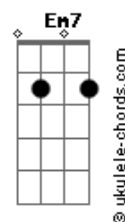

Amy Grant - Find a Way

tom:

Intro: Am7 Em7 F Am7
C C7M G
Am7 Em7 F Am7
C C7M G

[Primeira Parte]

Am7 Em7
You tell me your friends are distant
F Am7 C C7M G
You tell my your man's untrue
Am7 Em7
You tell me that you've been walked on
F G
And how you feel abused

[Pré-Refrão]

F7m Am7 Em7
So you stand here an angry young woman
F7M Am7 Em7
Taking all the pain to heart
F7M Am7 Em7
I hear you saying you want to see changes
F G
But you don't know how to start

[Refrão]

E Gb
Love will find a way (How do you know)
Gb Dbm7
Love will find a way (How can you see)
Gb A
I know it's hard to see the past and
Gb
Still believe
Dbm7 Gbm A B
Love is gonna find a way (I know that)
E Gb
Love will find a way (A way to go)
Gb Dbm7
Love can make a way (Only love can know)
Gb A
Leave behind the doubt
Gb
Love's the only out
Dbm7 A Am
Love will surely find a way

(Am7 Em7 F Am7)
(C C7M G)

[Segunda Parte]

Am7 Em7
I know this life is a strange thing
F Am7 C C7M G
I can't answer all the whys
Am7 Em7
Tragedy always finds me
F G
Taken again by surprise

Acordes

[Pré-Refrão]

F7m Am7 em7
So you stand here an angry young woman
F7M Am7 Em7
Taking all the pain to heart
F7M Am7 Em7
But I know that love can bring changes
F G
And so you've got to move on

[Refrão]

E Gb
Love will find a way (How do you know)
Gb Dbm7
Love will find a way (How can you see)
Gb A
I know it's hard to see the past and
Gb
Still believe
Dbm7 Gbm A B
Love is gonna find a way (I know that)
E Gb
Love will find a way (A way to go)
Gb Dbm7
Love can make a way (Only love can know)
Gb A
Leave behind the doubt
Gb Dbm7
Love's the only out
Dbm7 A B
Love will surely find a way

[Ponte]

G
If our God His Son not sparing
G G
Came to rescue you
A
Is there any circumstance
Gb
That he can't see you through?

[Refrão]

F G7
Love will find a way (How do you know)
Gm7 Dm
Love will find a way (How can you see)
Gm7
I know it's hard to see the past
Am Bb
And still believe
C
Love is gonna find a way (I know that)
F G7
Love will find a way (A way to go)
Gm7 Dm
Love can make a way (Only love can know)
Gm7 Am
Leave behind the doubt
Bb
Love's the only out
C
Love will surely find a way