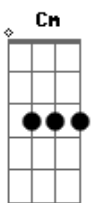

Amy Belle - I Love You

tom:

Intro: Cm G Cm G

Cm G Cm G
Close your eyes what do you see on the inside
Cm G Cm G
A long remembered memory of tears once cried
Fm Bb Fm Bb
Of a different place and a different time
Cm G Cm G
And it's long ago and far away on the other side
Cm G Cm G
Tomorrow was yesterday the truth was denied
Fm Bb Fm Bb
In a different place and a different time

Eb Cm
And we're here now
Fm Bb Eb Cm
All you have to know is I am close
Fm G
And I will never go
Cm G Eb F
I understand all the pain you've been through
Ab G
If you hear nothing else hear this
Cm G Cm G
I love you

Cm G
Through it all and in between
Cm G
A voice from the past
Cm G
In your days and in your dreams
Cm G
A question to ask
Fm Bb Fm Bb
Do you know how it feels to be under the wheels

Eb Cm
And we're here now
Fm Bb Eb Cm
All you have to know is I am close
Fm G
And I will never go
Cm G Eb F
I understand all the pain you've been through
Ab G
If you hear nothing else hear this
Ab Bb
I love you

Cm Bb
Your hard times are over
Ab G
Your long roller coaster ride
Ab Bb
Draws to an end now that you're mine

Eb Cm
And we're here now
Fm Bb Eb Cm
All you have to know is I am close
Fm G
And I will never go
Cm G Eb F
I understand all the pain you've been through
Eb Cm
Cause we're here now
Fm Bb Eb Cm
All you have to know is I am close
Fm G
And I will never go
Cm G Eb F
I'm so sorry for all the pain you've been through
Ab G Cm G Cm G
If you hear nothing else hear this I love you
Cm G Cm G
Close your eyes what do you see on the inside

Acordes

© ukulele-chords.com