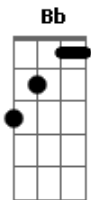

© ukulele-chords.com