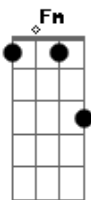

© ukulele-chords.com