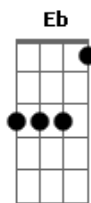

© ukulele-chords.com