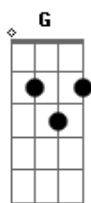

© ukulele-chords.com