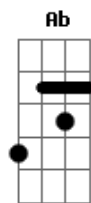

© ukulele-chords.com