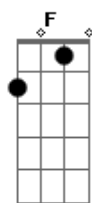

© ukulele-chords.com