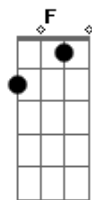

© ukulele-chords.com