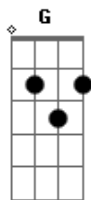

© ukulele-chords.com