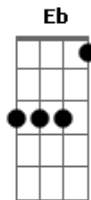

© ukulele-chords.com