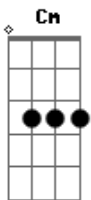

Amy Belle - I Love You

tom:

Intro: Cm G Cm G

Cm G Cm G
Close your eyes what do you see on the inside
Cm G Cm G
A long remembered memory of tears once cried
Fm Bb Fm Bb
Of a different place and a different time
Cm G Cm G
And it's long ago and far away on the other side
Cm G Cm G
Tomorrow was yesterday the truth was denied
Fm Bb Fm Bb
In a different place and a different time

Eb Cm
And we're here now
Fm Bb Eb Cm
All you have to know is I am close
Fm G
And I will never go
Cm G Eb F
I understand all the pain you've been through
Ab G
If you hear nothing else hear this
Cm G Cm G
I love you

Cm G
Through it all and in between
Cm G
A voice from the past
Cm G
In your days and in your dreams
Cm G
A question to ask
Fm Bb Fm Bb
Do you know how it feels to be under the wheels

Eb Cm
And we're here now
Fm Bb Eb Cm
All you have to know is I am close
Fm G
And I will never go
Cm G Eb F
I understand all the pain you've been through
Ab G
If you hear nothing else hear this
Ab Bb
I love you

Cm Bb
Your hard times are over
Ab G
Your long roller coaster ride
Ab Bb
Draws to an end now that you're mine

Eb Cm
And we're here now
Fm Bb Eb Cm
All you have to know is I am close
Fm G
And I will never go
Cm G Eb F
I understand all the pain you've been through
Eb Cm
Cause we're here now
Fm Bb Eb Cm
All you have to know is I am close
Fm G
And I will never go
Cm G Eb F
I'm so sorry for all the pain you've been through
Ab G Cm G Cm G
If you hear nothing else hear this I love you
Cm G Cm G
Close your eyes what do you see on the inside

Acordes

© ukulele-chords.com