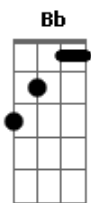

© ukulele-chords.com