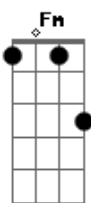

© ukulele-chords.com