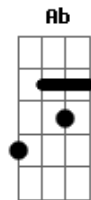

© ukulele-chords.com