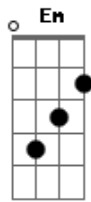

Amos Lee - Baby I Want You

tom:

G

Em Am7

Baby I want you
Em Am7
Baby I want you
Am G C G C
Baby, I do

Em Am7
Darling I love you
Em Am7
Darling I love you
Am G C G C
Know that it's true

Dm7 Am7 D D D
Don't leave me here out on my own
Dm7 Am7 D D D
Don't you know how I hate to be alone
Am7 D D D
I just want to be apart of your home

Em Am7
Baby I want you
Em Am7
Baby I want you
Am G C G C

Baby, I do

Em Am7
Darling I love you
Em Am7
Darling I love you
Am G C G C
Know that it's true

Dm7 Am7 D D D
Don't leave me here out in the cold
Dm7 Am7 D D D
Don't you know that it's your hand I wanna hold
Am7 D D D
As these days fly past and unfold

Em Am7
Baby I want you
Em Am7
Baby I want you
Am G C G C
Baby, I do

Em Am7
Darling I love you
Em Am7
Darling I love you
Am G
Know that it's true

Acordes

© ukulele-chords.com

© ukulele-chords.com

© ukulele-chords.com

© ukulele-chords.com

© ukulele-chords.com

© ukulele-chords.com

© ukulele-chords.com