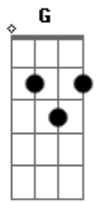

Amos Lee - Baby I Want You

tom: G

Baby I want you Em Am7
 Baby I want you Em Am7
 Am G C G C
 Baby, I do

Darling I love you Em Am7
 Darling I love you Em Am7
 Am G C G C
 Know that it's true

Don't leave me here out on my own Dm7 Am7 D D D
 Don't you know how I hate to be alone Dm7 Am7 D D D
 Am7 D D D
 I just want to be apart of your home

Baby I want you Em Am7
 Baby I want you Em Am7
 Am G C G C

Baby, I do

Darling I love you Em Am7
 Darling I love you Em Am7
 Am G C G C
 Know that it's true

Don't leave me here out in the cold Dm7 Am7 D D D
 Don't you know that it's your hand I wanna hold Dm7 Am7 D D D
 Am7 D D D
 As these days fly past and unfold

Baby I want you Em Am7
 Baby I want you Em Am7
 Am G C G C
 Baby, I do

Darling I love you Em Am7
 Darling I love you Em Am7
 Am G
 Know that it's true

Acordes

© ukulele-chords.com

© ukulele-chords.com

© ukulele-chords.com