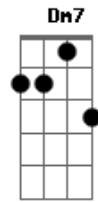

© ukulele-chords.com