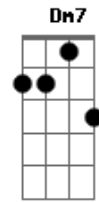

© ukulele-chords.com