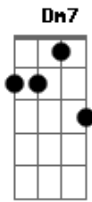

© ukulele-chords.com