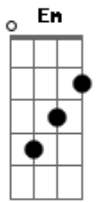

Amos Lee - Baby I Want You

tom: G

Baby I want you Em Am7
 Baby I want you Em Am7
 Am G C G C
 Baby, I do

Darling I love you Em Am7
 Darling I love you Em Am7
 Am G C G C
 Know that it's true

Don't leave me here out on my own Dm7 Am7 D D D
 Don't you know how I hate to be alone Dm7 Am7 D D D
 Am7 D D D
 I just want to be apart of your home

Baby I want you Em Am7
 Baby I want you Em Am7
 Am G C G C

Baby, I do

Darling I love you Em Am7
 Darling I love you Em Am7
 Am G C G C
 Know that it's true

Don't leave me here out in the cold Dm7 Am7 D D D
 Don't you know that it's your hand I wanna hold Dm7 Am7 D D D
 Am7 D D D
 As these days fly past and unfold

Baby I want you Em Am7
 Baby I want you Em Am7
 Am G C G C
 Baby, I do

Darling I love you Em Am7
 Darling I love you Em Am7
 Am G
 Know that it's true

Acordes

© ukulele-chords.com

© ukulele-chords.com

© ukulele-chords.com