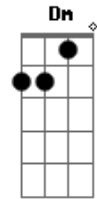

© ukulele-chords.com

© ukulele-chords.com