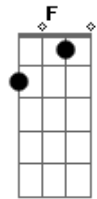

© ukulele-chords.com