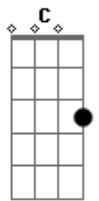

© ukulele-chords.com