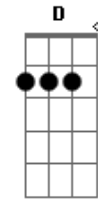

© ukulele-chords.com

© ukulele-chords.com