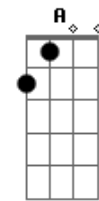

© ukulele-chords.com