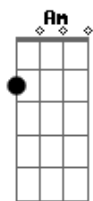

American Pleasure Club - All The Lonely Nights In Your Life

tom:

Am

C

Dm

I see you smoking on the lawn
You must be skipping class today
My heart stops for a second or two
All i want is to be near to you

(C D Dm F C)

Waiting for a train to come

Wondering if i should call

Feels so familiar now to me

Like ive heard this all before

Somebody loves you

Its been that way for a month or two

(C D Dm F C)

[Refrão]

If all the lonely nights in your life

Piled up to block the sun

Are you crying into the kitchen sink

Are you sleeping in too long

Somebody loves you

Its been that way for a year or two

Id wait a lifetime

Just for a chance to call you mine

Just for a chance to make you mine

Acordes