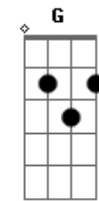

© ukulele-chords.com