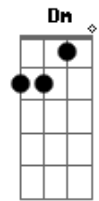

American Pleasure Club - All The Lonely Nights In Your Life

tom:

Am

C

Dm

I see you smoking on the lawn
You must be skipping class today
My heart stops for a second or two
All i want is to be near to you

(C D Dm F C)

Waiting for a train to come
Wondering if i should call
Feels so familiar now to me
Like ive heard this all before
Somebody loves you

Its been that way for a month or two

(C D Dm F C)

[Refrão]

If all the lonely nights in your life
Piled up to block the sun
Are you crying into the kitchen sink
Are you sleeping in too long
Somebody loves you
Its been that way for a year or two
Id wait a lifetime
Just for a chance to call you mine
Just for a chance to make you mine

Acordes

© ukulele-chords.com

© ukulele-chords.com

© ukulele-chords.com

© ukulele-chords.com

© ukulele-chords.com

© ukulele-chords.com

© ukulele-chords.com