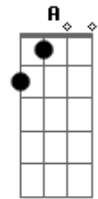

© ukulele-chords.com