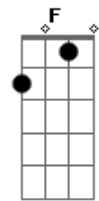

© ukulele-chords.com