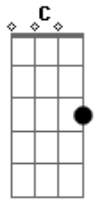

American Pleasure Club - All The Lonely Nights In Your Life

tom:

Am

C

Dm

I see you smoking on the lawn
You must be skipping class today
My heart stops for a second or two
All i want is to be near to you

(C D Dm F C)

Waiting for a train to come
Wondering if i should call
Feels so familiar now to me
Like ive heard this all before
Somebody loves you

Its been that way for a month or two

(C D Dm F C)

[Refrão]

If all the lonely nights in your life
Piled up to block the sun
Are you crying into the kitchen sink
Are you sleeping in too long
Somebody loves you
Its been that way for a year or two
Id wait a lifetime
Just for a chance to call you mine
Just for a chance to make you mine

Acordes

© ukulele-chords.com

© ukulele-chords.com

© ukulele-chords.com

© ukulele-chords.com

© ukulele-chords.com

© ukulele-chords.com

© ukulele-chords.com