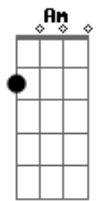

American Pleasure Club - All The Lonely Nights In Your Life

tom:

Am

C

Dm

I see you smoking on the lawn
You must be skipping class today
My heart stops for a second or two
All i want is to be near to you

(C D Dm F C)

Waiting for a train to come
Wondering if i should call
Feels so familiar now to me
Like ive heard this all before
Somebody loves you

Its been that way for a month or two

(C D Dm F C)

[Refrão]

If all the lonely nights in your life
Piled up to block the sun
Are you crying into the kitchen sink
Are you sleeping in too long
Somebody loves you
Its been that way for a year or two
Id wait a lifetime
Just for a chance to call you mine
Just for a chance to make you mine

Acordes

© ukulele-chords.com