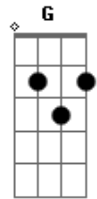

American Pleasure Club - All The Lonely Nights In Your Life

tom:

Am

C

Dm

I see you smoking on the lawn
You must be skipping class today
My heart stops for a second or two
All i want is to be near to you

(C D Dm F C)

Waiting for a train to come
Wondering if i should call
Feels so familiar now to me
Like ive heard this all before
Somebody loves you

Its been that way for a month or two

(C D Dm F C)

[Refrão]

If all the lonely nights in your life
Piled up to block the sun
Are you crying into the kitchen sink
Are you sleeping in too long
Somebody loves you
Its been that way for a year or two
Id wait a lifetime
Just for a chance to call you mine
Just for a chance to make you mine

Acordes

© ukulele-chords.com

© ukulele-chords.com

© ukulele-chords.com

© ukulele-chords.com

© ukulele-chords.com

© ukulele-chords.com

© ukulele-chords.com