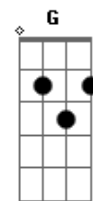

American Pleasure Club - All The Lonely Nights In Your Life

tom:

Am

C

Dm

I see you smoking on the lawn
 You must be skipping class today
 My heart stops for a second or two
 All i want is to be near to you

Just for a chance to call you mine

Just for a chance to make you mine

Acordes

© ukulele-chords.com

© ukulele-chords.com

© ukulele-chords.com

© ukulele-chords.com

© ukulele-chords.com