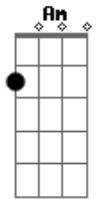

American Pleasure Club - All The Lonely Nights In Your Life

tom:

Am

C

Dm

I see you smoking on the lawn
You must be skipping class today
My heart stops for a second or two
All i want is to be near to you

(C D Dm F C)

Waiting for a train to come
Wondering if i should call
Feels so familiar now to me
Like ive heard this all before
Somebody loves you

Its been that way for a month or two

(C D Dm F C)

[Refrão]

If all the lonely nights in your life
Piled up to block the sun
Are you crying into the kitchen sink
Are you sleeping in too long
Somebody loves you
Its been that way for a year or two
Id wait a lifetime
Just for a chance to call you mine
Just for a chance to make you mine

Acordes

© ukulele-chords.com