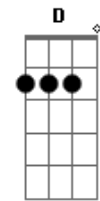

© ukulele-chords.com