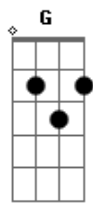

America - Rainy Day

Tom: C

(intro) E G

Em A7
 When ever it is rainy day
 G Em
 I pack my troubles up in my room
 A7
 I chase all the clouds away
 F B
 I get myself back to the room

Em Am7
 but I know that you gonna cry
 Bm Am7
 tears are running from your eyes
 Em Am7

the peace of my life you take
 Bm Am7 Am7
 this one last soul often grey

(solo)
 Em A7
 Wherever you are miles away
 G Em
 I think of you the way you are
 A7
 Your shinning lips your little hands
 F B
 unleaded don't seem quite so far

(estribillo)
 (solo)
 (estribillo)

Acordes

© ukulele-chords.com

© ukulele-chords.com

© ukulele-chords.com

© ukulele-chords.com

© ukulele-chords.com

© ukulele-chords.com