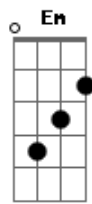

© ukulele-chords.com