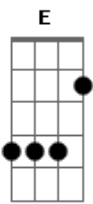

© ukulele-chords.com