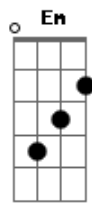

America - Rainy Day

Tom: C

(intro) E G

Em A7
 When ever it is rainy day
 G Em
 I pack my troubles up in my room
 A7
 I chase all the clouds away
 F B
 I get myself back to the room

Em Am7
 but I know that you gonna cry
 Bm Am7
 tears are running from your eyes
 Em Am7

the peace of my life you take
 Bm Am7 Am7
 this one last soul often grey

(solo)
 Em A7
 Wherever you are miles away
 G Em
 I think of you the way you are
 A7
 Your shinning lips your little hands
 F B
 unleaded don't seem quite so far

(estribillo)
 (solo)
 (estribillo)

Acordes

© ukulele-chords.com

© ukulele-chords.com

© ukulele-chords.com

© ukulele-chords.com

© ukulele-chords.com

© ukulele-chords.com