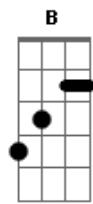

the peace of my life you take
 Bm Am7 Am7
 this one last soul often grey

(solo)
 Em A7
 Wherever you are miles away
 G Em
 I think of you the way you are
 A7
 Your shinning lips your little hands
 F B
 unleaded don't seem quite so far

(estribillo)
 (solo)
 (estribillo)

Acordes

© ukulele-chords.com

© ukulele-chords.com

© ukulele-chords.com

© ukulele-chords.com

© ukulele-chords.com

© ukulele-chords.com