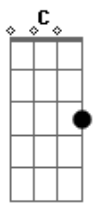

America - Rainy Day

Tom: C

(intro) E G

Em A7
When ever it is rainy day
G Em
I pack my troubles up in my room
A7
I chase all the clouds away
F B
I get myself back to the room

Em Am7
but I know that you gonna cry
Bm Am7
tears are running from your eyes
Em Am7

the peace of my life you take
Bm Am7 Am7
this one last soul often grey

(solo)
Em A7
Wherever you are miles away
G Em
I think of you the way you are
A7
Your shinning lips your little hands
F B
unleaded don't seem quite so far

(estribillo)
(solo)
(estribillo)

Acordes

© ukulele-chords.com