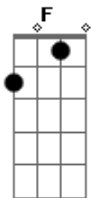

© ukulele-chords.com