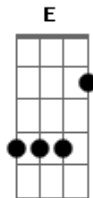

© ukulele-chords.com