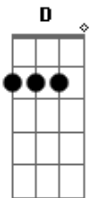

© ukulele-chords.com