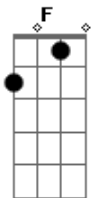

© ukulele-chords.com