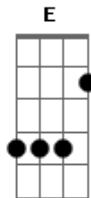

© ukulele-chords.com