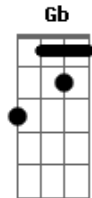

© ukulele-chords.com