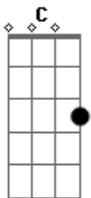

America - Never Be Lonely

Tom: C

(intro) Am D

Am
Got you by my side
D Am
never be lonely
got you by my side
D
I'll never be afraid
F E
never be lonely any more
F E
turn away the fools from my door
F
always gonna be
E
you want at only
Am D Am D Am
never be lonely
Spent a lot of time
D Am
waiting to find you
spent a lot of time
D
all of my own
F E
Could althrough a thousand diferent ways
F E
watching my nights skip to days

F
always gonna be
E
you want at only
Am C
never be lonely
E F C
Even in middle of now or never
E F D
finally found what I have ignored
Gb E
I can go on like this forever
Bm E Bm E Am
looking at you?, looking at you
awesome another one
D Am
love never came to
D Am
awesome another one
D
so missunderstood
F E
All because my heart wasn't shure
F E
cause ever found a love like this before
F
always gonna be
E
you want at only
Am
never be lonely
D
never be lonely

Acordes

© ukulele-chords.com