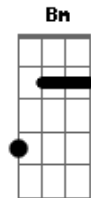

© ukulele-chords.com