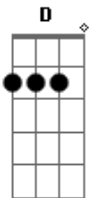

© ukulele-chords.com