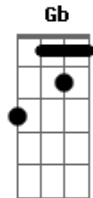

© ukulele-chords.com