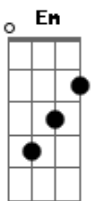

America - My Kinda Woman

tom:
Intro: G D Am7
Bm7 C D7
G
I've been in love, girl, so
D
Many times before
Am7
They'd love me and leave me
D Bm7 Em7
I thought I knew the score
Am D7
I'd fall in love no more
G
I was walking in shadows
D
Then, my life a lonely road
Am7
I was walking to nowhere
D Bm7 Em7
With a heavy loaded heart
Am D7
To laugh I played the part
G C D
Then came that magic day
G C D
I saw you as you walked my way

G C D
Here she comes, my kinda woman
Em C D
Here she comes, my kinda woman
C D
Yeah, you're my kinda woman
Bm7 Em7
And I can't help but tell you
Am7
That you are (you are)
Bm7
Yes, you know you are
Em7 Am
Girl, you know you are (yes

You are, you know you are, you
D7
Know you are)
G
The longer together then, the
D
More we fell in love
Am7 D
No makin' or breakin' up, now
Bm7 Em7
I know I found real love
Am
And I can't get enough (oo, I
D7
Love you, I really love you)
G
So good to be winnin' now, I
D

© ukulele-chords.com

© ukulele-chords.com

Never thought I'd do
Am7 D
You got me spinnin', honey
Bm7 Em7
It's all down to you
You're there to see me
Am
Through (oo, I love you, I really
D7
Love you, yes I love you)
G C D
And from just one kiss
G
Who would believe that it
C D
Would be like this
G C D
Here she comes, my kinda woman
Em C D
Here she comes, my kinda woman
C D
Yeah, you're my kinda woman
Bm7 Em7
And I can't help but tell you
Am7
That you are (you are)
Bm7
Yes, you know you are
Em7 Am
Girl, you know you are (yes