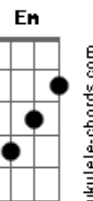

America - My Kinda Woman

tom:
Intro: G D Am7
Bm7 C D7
G
I've been in love, girl, so
D
Many times before
Am7
They'd love me and leave me
D Bm7 Em7
I thought I knew the score
Am D7
I'd fall in love no more
G
I was walking in shadows
D
Then, my life a lonely road
Am7
I was walking to nowhere
D Bm7 Em7
With a heavy loaded heart
Am D7
To laugh I played the part
G C D
Then came that magic day
G C D
I saw you as you walked my way

G C D
Here she comes, my kinda woman
Em C D
Here she comes, my kinda woman
C D
Yeah, you're my kinda woman
Bm7 Em7
And I can't help but tell you
Am7
That you are (you are)
Bm7
Yes, you know you are
Em7 Am
Girl, you know you are (yes

You are, you know you are, you
D7
Know you are)
G
The longer together then, the
D
More we fell in love
Am7 D
No makin' or breakin' up, now
Bm7 Em7
I know I found real love
Am
And I can't get enough (oo, I
D7
Love you, I really love you)
G
So good to be winnin' now, I
D

© ukulele-chords.com

© ukulele-chords.com

Never thought I'd do
Am7 D
You got me spinnin', honey
Bm7 Em7
It's all down to you
You're there to see me
Am
Through (oo, I love you, I really
D7
Love you, yes I love you)
G C D
And from just one kiss
G
Who would believe that it
C D
Would be like this
G C D
Here she comes, my kinda woman
Em C D
Here she comes, my kinda woman
C D
Yeah, you're my kinda woman
Bm7 Em7
And I can't help but tell you
Am7
That you are (you are)
Bm7
Yes, you know you are
Em7 Am
Girl, you know you are (yes