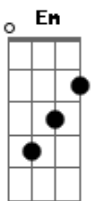

# America - My Kinda Woman

tom:  
Intro: G D Am7 Bm7 C D7  
G  
I've been in love, girl, so  
D  
Many times before  
Am7  
They'd love me and leave me  
D Bm7 Em7  
I thought I knew the score  
Am D7  
I'd fall in love no more  
G  
I was walking in shadows  
D  
Then, my life a lonely road  
Am7  
I was walking to nowhere  
D Bm7 Em7  
With a heavy loaded heart  
Am D7  
To laugh I played the part  
G C D  
Then came that magic day  
G C D  
I saw you as you walked my way

G C D  
Here she comes, my kinda woman  
Em C D  
Here she comes, my kinda woman  
C D  
Yeah, you're my kinda woman  
Bm7 Em7  
And I can't help but tell you  
Am7  
That you are (you are)  
Bm7  
Yes, you know you are  
Em7 Am  
Girl, you know you are (yes

You are, you know you are, you  
D7  
Know you are)  
G  
The longer together then, the  
D  
More we fell in love  
Am7 D  
No makin' or breakin' up, now  
Bm7 Em7  
I know I found real love  
Am  
And I can't get enough (oo, I  
D7  
Love you, I really love you)  
G  
So good to be winnin' now, I  
D

© ukulele-chords.com

© ukulele-chords.com

Never thought I'd do  
Am7 D  
You got me spinnin', honey  
Bm7 Em7  
It's all down to you  
You're there to see me  
Am  
Through (oo, I love you, I really  
D7  
Love you, yes I love you)  
G C D  
And from just one kiss  
G  
Who would believe that it  
C D  
Would be like this  
G C D  
Here she comes, my kinda woman  
Em C D  
Here she comes, my kinda woman  
C D  
Yeah, you're my kinda woman  
Bm7 Em7  
And I can't help but tell you  
Am7  
That you are (you are)  
Bm7  
Yes, you know you are  
Em7 Am  
Girl, you know you are (yes