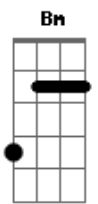

© ukulele-chords.com