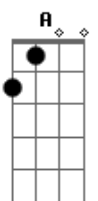

© ukulele-chords.com