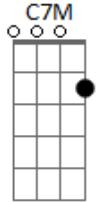

© ukulele-chords.com