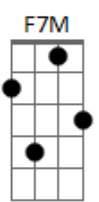

© ukulele-chords.com