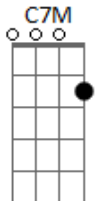

© ukulele-chords.com