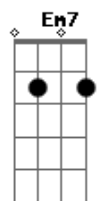

© ukulele-chords.com