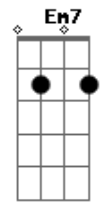

© ukulele-chords.com