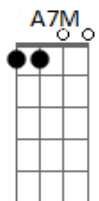

America - I Need You

Tom: G

A A7M, Em7
We used to laugh, we used to cry,
G7 C
we used to bow our heads then, wonder why.
A A7M Em7
But now you're gone, I guess I'll carry on,
Dm7 G7 C
and make the best of what you left to me,
F7M D7
left to me, left to me.

G Em
I need you like the flower needs the rain,
Bm G D7
you know I need you, guess I'll start it all again.
G Em
You know I need you lke the winter needs the spring,
Bm G A Bm D E
you know I need you, I need you.

A A7M Em7
And ev'ry day I'd laugh the hours away,

Dm7 G7 C
Just knowing you were thinking of me,
A A7M Em7
And then it came that I was put to blame
G7 C
for ev'ry story told about me,
F7M D7
'bout me, about me.

G Em
I need you like the flower needs the rain,
Bm G7
you know I need you, guess I'll start it all again.
C7M Am
You know I need you, I need you,
G Em
I need you like the winter needs the spring,
Bm G7
you know I need you, guess I'll start it all again.
C7M Am
You know I need you, I need you,....(repeat chorus and fade)

Written by Gerry Beckley, ©1971

Acordes

© ukulele-chords.com