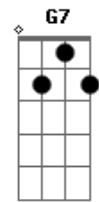

© ukulele-chords.com