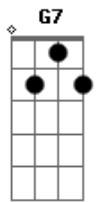

© ukulele-chords.com