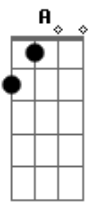

© ukulele-chords.com