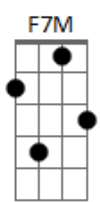

© ukulele-chords.com