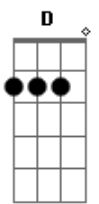

© ukulele-chords.com