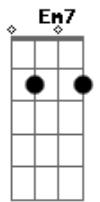

© ukulele-chords.com