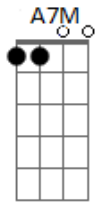

America - I Need You

Tom: G

A A7M, Em7
We used to laugh, we used to cry,
G7 C
we used to bow our heads then, wonder why.
A A7M Em7
But now you're gone, I guess I'll carry on,
Dm7 G7 C
and make the best of what you left to me,
F7M D7
left to me, left to me.

G Em
I need you like the flower needs the rain,
Bm G D7
you know I need you, guess I'll start it all again.
G Em
You know I need you lke the winter needs the spring,
Bm G A Bm D E
you know I need you, I need you.

A A7M Em7
And ev'ry day I'd laugh the hours away,

Dm7 G7 C
Just knowing you were thinking of me,
A A7M Em7
And then it came that I was put to blame
G7 C
for ev'ry story told about me,
F7M D7
'bout me, about me.

G Em
I need you like the flower needs the rain,
Bm G7
you know I need you, guess I'll start it all again.
C7M Am
You know I need you, I need you,
G Em
I need you like the winter needs the spring,
Bm G7
you know I need you, guess I'll start it all again.
C7M Am
You know I need you, I need you,....(repeat chorus and fade)

Written by Gerry Beckley, ©1971

Acordes

© ukulele-chords.com