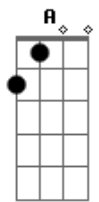

© ukulele-chords.com