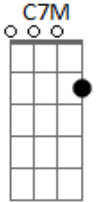

© ukulele-chords.com