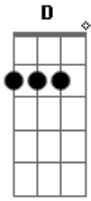

© ukulele-chords.com