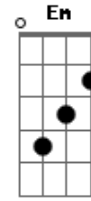

© ukulele-chords.com