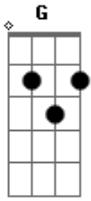

Amber Run - Fickle Game

Tom: G
Intro: Am C C
Am C C

[Verso 1]
Am C
I wanna be older, I wanna be stronger
C
I don't wanna fall at this time
Am C
I wanna be quicker, I wanna get closer
C
Don't wanna feel worlds apart

[Ponte]
Am G
D
Cause I'm fast enough to get in trouble, and not fast enough
to get away
Am
I'm old enough to know I'll end up dying
G D
And not young enough to forget again

[Refrão]
C Em D
It's all a fickle game
Am G D
Life's a fickle game we play

Acordes

© ukulele-chords.com