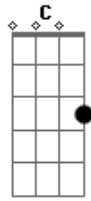

© ukulele-chords.com