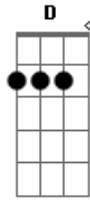

© ukulele-chords.com