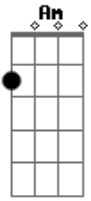

© ukulele-chords.com