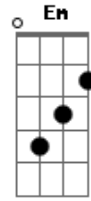

© ukulele-chords.com