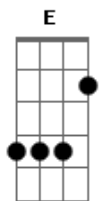

© ukulele-chords.com