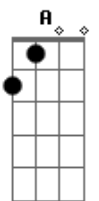

© ukulele-chords.com