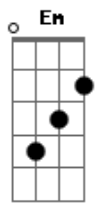

© ukulele-chords.com