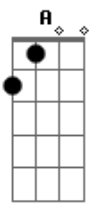

© ukulele-chords.com