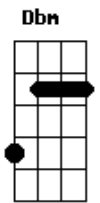

© ukulele-chords.com