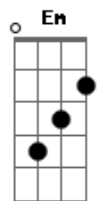

© ukulele-chords.com