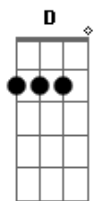

Ambeon - Charm Of The Seer

Tom: D

Intro: Bm D A G
Bm G Gbm Em (2x)

Verse 1:

Bm D A G
I've been lost in the valley of nightmares
Bm G Gbm Em
I've been found in the garden of dreams
Bm D A G
speak thy charm, I know you are out there
Bm G Gbm Em
cast thy spell and silence the screams

Refrão:

Gbm G
but as I poise on the edge of life
Gbm G
where time disappears
Gbm G
I bow in fear
A Bm
to the charm of the seer
(Bm D A G)
(Bm G Gbm Em) (2x)

Verso 2:

Bm D A G
I've seen fear in valiant faces
Bm G Gbm Em
I've seen hope in desperate eyes
Bm D A G
lead me home to familiar places
Bm G Gbm Em
lead me back to crystalline skies

Refrão:

Acordes

© ukulele-chords.com