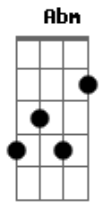

© ukulele-chords.com

Gbm G
but as I poise on the edge of life
Gbm G
where time disappears
Gbm G
I bow in fear
A Bm
to the charm of the seer
(Dbm E B A)
(Dbm A Abm Gbm)

Dbm E B A
I have failed, I have been forsaken
Dbm A Abm Gbm
I've been scorned and misunderstood
Dbm E B A
I have lost, my life has been taken
Dbm A Abm Gbm
I'd surrender if only I could

Abm A
And as I poise on the edge of life
Abm A
where time disappears
Abm A
I bow in fear
B Dbm
to the charm of the seer
(Dbm E B A)
(Dbm A Abm Gbm)

Abm A
But as I poise on the edge of life
Abm A
where time disappears
Abm A
I bow in fear
B Dbm
to the charm of the seer