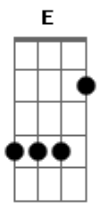

© ukulele-chords.com