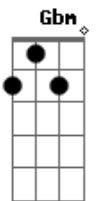

© ukulele-chords.com