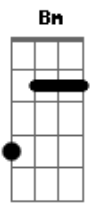

© ukulele-chords.com