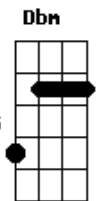

© ukulele-chords.com