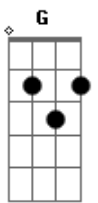

© ukulele-chords.com