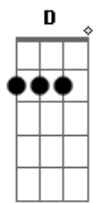

Ambeon - Charm Of The Seer

Tom: D

Intro: Bm D A G
Bm G Gbm Em (2x)

Verse 1:

Bm D A G
I've been lost in the valley of nightmares
Bm G Gbm Em
I've been found in the garden of dreams
Bm D A G
speak thy charm, I know you are out there
Bm G Gbm Em
cast thy spell and silence the screams

Refrão:

Gbm G
but as I poise on the edge of life
Gbm G
where time disappears
Gbm G
I bow in fear
A Bm
to the charm of the seer
(Bm D A G)
(Bm G Gbm Em) (2x)

Verso 2:

Bm D A G
I've seen fear in valiant faces
Bm G Gbm Em
I've seen hope in desperate eyes
Bm D A G
lead me home to familiar places
Bm G Gbm Em
lead me back to crystalline skies

Refrão:

Acordes

© ukulele-chords.com