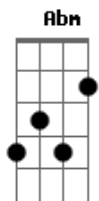

© ukulele-chords.com

Gbm G
but as I poise on the edge of life
Gbm G
where time disappears
Gbm G
I bow in fear
A Bm
to the charm of the seer

(Dbm E B A)
(Dbm A Abm Gbm)

Dbm E B A
I have failed, I have been forsaken
Dbm A Abm Gbm
I've been scorned and misunderstood
Dbm E B A
I have lost, my life has been taken
Dbm A Abm Gbm
I'd surrender if only I could

Abm A
And as I poise on the edge of life
Abm A
where time disappears
Abm A
I bow in fear
B Dbm
to the charm of the seer

(Dbm E B A)
(Dbm A Abm Gbm)

Abm A
But as I poise on the edge of life
Abm A
where time disappears
Abm A
I bow in fear
B Dbm
to the charm of the seer