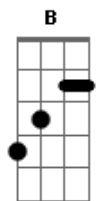

© ukulele-chords.com