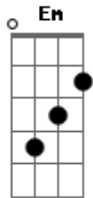

© ukulele-chords.com