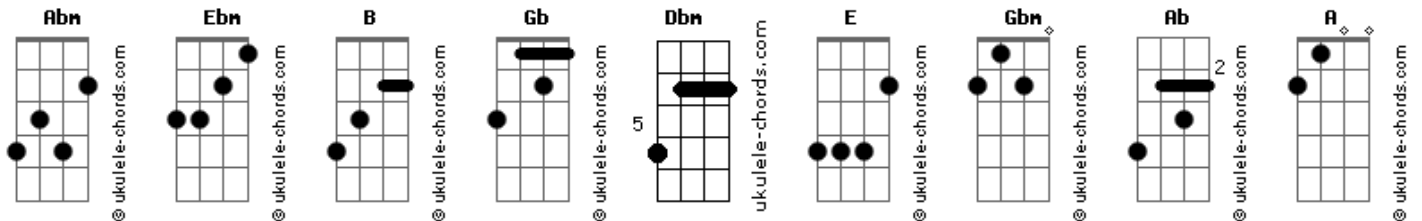

Amanda Hikague - Die Alone

Intro: **Ebm**

Another day has gone by
How can you be on my side?
I don't think I'll survive
Walk me out while there's time
The clock is ticking, bye-bye
You should've known in the first fight

Abm **Dbm**
No one can stand to stay this long (no one can stand)
Ebm **Abm**
Oh, you were meant to be alone (meant to be alone)
C#m
Forget the kids, the one, the car (kids, the one, the car)
Ebm **Abm**
You're only good to play guitar (only good to play guitar)

Go make a name out on the streets
Yeah, get that plane, it's best to leave
Your friends may hate what you've become
But we were born to die alone

B **E**
Born to scream this song with the people I belong
Abm **E**
Born to feed my soul every dream I've ever known

B **Ebm**
My phone is ringing full-time
Abm **B** **Gb**
Even though I'm out of town (no, no)
Ebm
You tell me life is right now
Abm **B** **Gb**
And I'd still be checking out (no, no)

Abm **Dbm**
No one can stand to stay this long (no one can stand)

Ebm **Abm**
Oh, you were meant to be alone (meant to be alone)
Abm **Dbm**
Forget the kids, the one, the car (kids, the one, the car)

Acordes

Ebm **Abm**
You're only good to play guitar (only good to play guitar)
Abm **Dbm**
Go make a name out on the streets (make a name)
Ebm **Abm**
Yeah, get that plane, it's best to leave (right now)
Abm **Dbm**
Your friends may hate what you've become (let them hate)
Ebm **Abm**
But we were born to die alone

B **E**
Born to scream this song with the people I belong
Abm **E**
Born to feed my soul every dream I've ever known

B **Dbm**
Can't be the wife you settle for
Abm
Can't be the girl you meet next door
E
Can't be the mom they all adore

Gb
I'm only built to be at war
[Solo] **Dbm** **Abm** **E** **Gb**

Dbm **Gbm**
No one can stand to stay this long (no one can stand)

Ab **Dbm**
Oh, you were meant to be alone (meant to be alone)
Dbm **Gbm**
Forget the kids, the one, the car (kids, the one, the car)
Ab **Dbm**
You're only good to play guitar (only good to play guitar)
Dbm **Gbm**
Go make a name out on the streets (make a name)
Ab **Dbm**
Yeah, get that plane, it's best to leave (right now)
Abm **Dbm**
Your friends may hate what you've become (let them hate)
Ebm **Abm**
But we were born to die alone

E **A**
Born to scream this song with the people I belong
Dbm **A**
Born to feed my soul every dream I've ever known

E
Cause we were born to die alone

A
We were born to die alone

Dbm **A**
We were born to die alone

E **A** **Dbm** **A** **E**
Oh, I was born to die alone