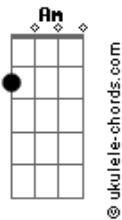

# Alton Ellis - I'm Still In Love

tom:

Intro: Am G Am G

[Refrão]

Am G  
I'm still in love with you, girl  
Am G  
I'm still in love with you, girl  
Am G  
I'm still in love with you, girl  
Am G D  
I'm still in love, I'm still in love with you

[Primeira Parte]

Am  
You don't know how to love me  
G  
Not even how to kiss me  
Am  
I don't know why  
Am D  
My baby

[Refrão]

Am G  
I'm still in love with you girl  
Am G  
I'm still in love with you girl

## Acordes

Am G  
I'm still in love with you girl  
Am G D  
I'm still in love, said, I'm still in love with you

( Am G )

Am G  
My baby

[Segunda Parte]

Am  
You don't know how to love me  
G  
Not even how to kiss me  
Am  
I don't know why  
Am D  
My baby