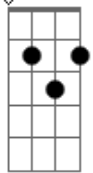

© ukulele-chords.com

Am