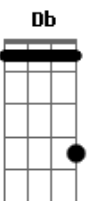

© ukulele-chords.com