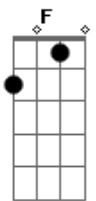

© ukulele-chords.com