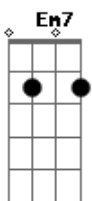

© ukulele-chords.com