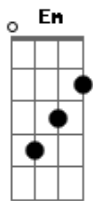

© ukulele-chords.com