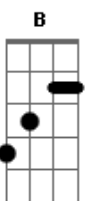

© ukulele-chords.com