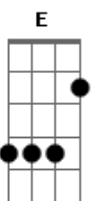

© ukulele-chords.com