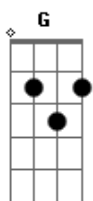

Em7 D C
There's so much left to say,
Em7 D A7
And before this moment slips away

C G D
What a wonderful life,
Em7 C
For as long as you've been at my side,
C G
And I want you to know,
D D
I loved you so

G D
The cold night calls,
Em7 C
And the tears fall like rain,
G D
It's so hard letting go,
Em7 C
Of the one thing I'll never replace

Em7 D C
And soon you will be gone,
Em7 D A7
But these words, they will live on

C G D
What a wonderful life,
Em7 C
For as long as you've been at my side,
C G
And I want you to know,
D D
I loved you so

C G D
And though our days come to an end,
Em7 C
No, I'll never love like this again,
G D D
What a wonderful life my friend

Interlude: 1 - E D G G A B Db E C B G
2 - E D G G A B Db E C B A G

F Em

All that I am,
G
You let me be,
D F
I will remember you,
Em
For all that you've done,
G
And given to me

F Em
Love will remain,
G
This I can see,
D F
Now and forever more
Em
Because of you,
D
Now I believe, I believe
C G D
What a wonderful life,
Em7 C
For as long as you've been at my side,
C G
And I want you to know,
D D
I loved you so

C G D
What a wonderful life,
Em7 C
For as long as you've been at my side,
C G
And I want you to know,
D D
I loved you so,
C G D
And though our days come to an end,
Em7 A7
No, I'll never love like this again,

E D G
What a wonderful life
A B Db E C
A wonderful life
B G E D G
What a wonderful life
A B Db E C
A wonderful life

B A G E D
And with one last embrace
G A B Db E C
As the tears fall like rain you're gone
B G E D
And with one last goodbye,
G A B Db E C
As you fade out tonight, you're gone.

Acordes

© ukulele-chords.com