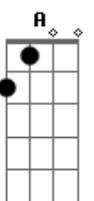

© ukulele-chords.com