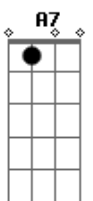

© ukulele-chords.com