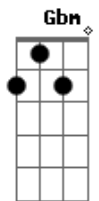

[Refrão]

Db
You're over the line
A
Under the gun I am the reason
E Dbm
For what you've done
Dbm
Tooth of a crime
A
You can't outrun
E Dbm
Under the spell of my silver tongue (Yeah)

(Db Gbm Db)
(Db Gbm Db)

[Segunda Parte]

Db
I swear to God I'll find a way to prove I still belong
Db
I'd rather watch it burn away than say that I was wrong
Db
So step inside I dare you all
Db
And breathe my fire and heed my call

[Refrão]

Dbm
You're over the line
A
Under the gun I am the reason
E Dbm

For what you've done
Dbm
Tooth of a crime
A
You can't outrun
E Dbm
Under the spell of my silver tongue
Dbm
You're over the line
A
Under the gun I'll keep on scheming
E Dbm
For what's to come
Dbm
Tooth of a crime
A
You can't outrun
E Dbm
Under the spell of my silver tongue

[Ponte]

Db
This alliance built on fear and rage
Db
Ends in violence if I have my way
Db
Fear spite lie to divide us
Db
Hate strife bring decay

[Refrão]

Dbm
You're over the line
A
Under the gun I am the reason
E Dbm
For what you've done
Dbm
Tooth of a crime
A
You can't outrun
E Dbm
Under the spell of my silver tongue
Dbm
You're over the line
A
Under the gun I am the reason
E Dbm
For what you've done
Dbm
Tooth of a crime
A
You can't outrun
E Dbm
Under the spell of my silver tongue

[Final] Db Gb Db Gbm Db

Acordes

© ukulele-chords.com