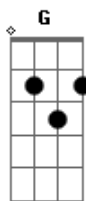

Alter Bridge - Metalingus

tom:

Em

Em

D

A

I've been defeated and brought down
Dropped to my knees when hope ran out
The time has come to change my ways

Em

On this day

I see clearly

Everything has come to life

A bitter place and a broken dream

And we'll leave it all

Leave it all behind

I'll never long for what might have been

Regret won't waste my life again

I won't look back I'll fight to remain

Em

On this day

I see clearly

Everything has come to life

A bitter place and a broken dream

And we'll leave it all behind

Em

On this day

It's so real to me

Everything has come to life

Another chance to chase a dream

Another chance to feel

Chance to feel alive

Fear will kill me

All I could be

Lift these sorrows

Let me breathe

Could you set me free

Could you set me free

Em

On this day

I see clearly

Everything has come to life

A bitter place and a broken dream

And we'll leave it all behind

Em

On this day

It's so real to me

Everything has come to life

Another chance to chase a dream

Another chance to feel

Chance to feel alive

Acordes

© ukulele-chords.com

© ukulele-chords.com

© ukulele-chords.com

© ukulele-chords.com

© ukulele-chords.com