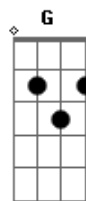

Alter Bridge - Metalingus

tom:

Em

Em

D

A

I've been defeated and brought down
 Dropped to my knees when hope ran out
 The time has come to change my ways

Em

Everything has come to life

Another chance to chase a dream

Another chance to feel

Chance to feel alive

Acordes

© ukulele-chords.com

© ukulele-chords.com

© ukulele-chords.com