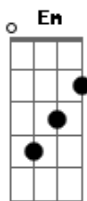

Alter Bridge - Metalingus

tom:

Em

Em

D

A

I've been defeated and brought down
Dropped to my knees when hope ran out
The time has come to change my ways

Em

On this day

I see clearly

Everything has come to life

A bitter place and a broken dream

And we'll leave it all

Leave it all behind

I'll never long for what might have been

Regret won't waste my life again

I won't look back I'll fight to remain

Em

On this day

I see clearly

Everything has come to life

A bitter place and a broken dream

And we'll leave it all behind

Em

On this day

It's so real to me

Everything has come to life

Another chance to chase a dream

Another chance to feel

Chance to feel alive

Fear will kill me

All I could be

Lift these sorrows

Let me breathe

Could you set me free

Could you set me free

Em

On this day

I see clearly

Everything has come to life

A bitter place and a broken dream

And we'll leave it all behind

Em

On this day

It's so real to me

Everything has come to life

Another chance to chase a dream

Another chance to feel

Chance to feel alive

Acordes