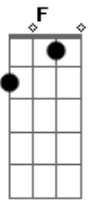

ukulele-chords.com