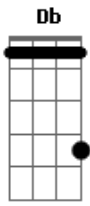

Alter Bridge - Metalingus

Tom: Gb
 Intro: Eb ...
 Gb Eb Db Eb (2x)
 Gb Eb Db Eb Db Eb Gb Eb Db Eb Db Eb E Eb Db Eb (4x)

Verse:

Gb Ab Db E Eb (Intro Chords Riff)
 I've been defeated and brought down
 Gb Ab Db E Eb (intro Chords Riff)
 Dropped to my knees when hope ran out
 Gb Ab Db E Eb (E Eb)
 The time has come to change my ways

Chorus:

Eb F Gb Db B
 On this day I see clearly everything has come to life
 Eb F Gb
 A bitter place and a broken dream
 Db B Db Eb
 And we'll leave it all, leave it all behind, yeah

Verse:

Gb Ab Db E Eb (intro Chords Riff)
 I'll never long for what might have been
 Gb Ab Db E Eb (intro Chords Riff)
 Regret won't waste my life again
 Gb Ab Db
 I won't look back
 E Eb (E Eb)
 I'll fight to remain:

PM

PM

PM

Acordes

© ukulele-chords.com

© ukulele-chords.com

© ukulele-chords.com

© ukulele-chords.com