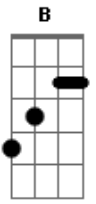

ukulele-chords.com