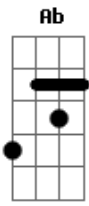

© ukulele-chords.com