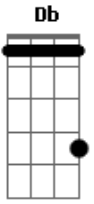

ukulele-chords.com