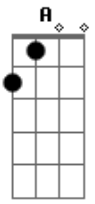

ukulele-chords.com