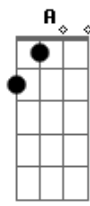

© ukulele-chords.com