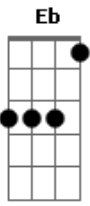

© ukulele-chords.com