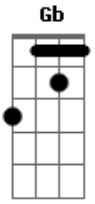

\-0.5__\\

chance

to

feel

chance

to

feel

gtr1
PM

PM

Outro

alive.....

PM

PM

PM

PM

Acordes

ukulele-chords.com