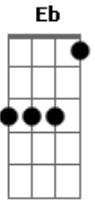

ukulele-chords.com