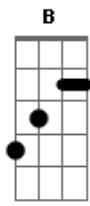

© ukulele-chords.com