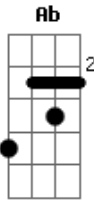

ukulele-chords.com