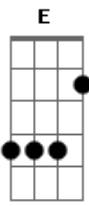

© ukulele-chords.com