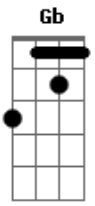

\-0.5__\\

chance to feel

chance to feel

gtr1
PM

PM

Outro

alive.....

PM

PM

PM

PM

Acordes

© ukulele-chords.com