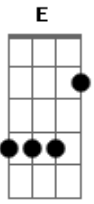

ukulele-chords.com