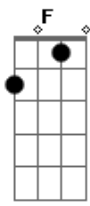

© ukulele-chords.com