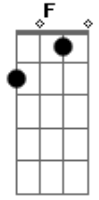

Alter Bridge - Find The Real Solo

Tom: **F**

Tuning: Dropped **D** (ebgdad)
h= hammer on

Album: One Day Remains
b= Bend
Label: Wind-Up
/= Slide
Guitarist: Mark Tremonti
= Tremolo

depress whammy bar
p= pull off

=

Acordes

© ukulele-chords.com