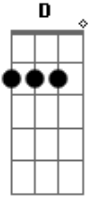

© ukulele-chords.com