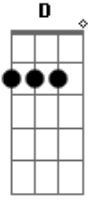

© ukulele-chords.com