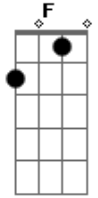

Alter Bridge - Find The Real Solo

Tom: **F**

Tuning: Dropped **D** (ebgdad)
h= hammer on

Album: One Day Remains
b= Bend
Label: Wind-Up
/= Slide
Guitarist: Mark Tremonti
= Tremolo

depress whammy bar
p= pull off

=

Acordes

© ukulele-chords.com