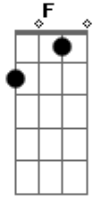

Alter Bridge - Find The Real Solo

Tom: F

Tuning: Dropped D (ebgdad)
h= hammer on

Album: One Day Remains
b= Bend
Label: Wind-Up
/= Slide
Guitarist: Mark Tremonti
= Tremolo

depress whammy bar
p= pull off

=

Acordes