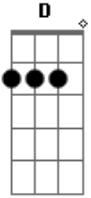

© ukulele-chords.com