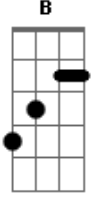

Last Chorus - Distortion

Last Chord

Solo: A A A G F G :: A A A G F G :: A

Solo Chords - Distortion

- | / slide up
- | \ slide down
- | h hammer-on
- | p pull-off
- | ~ vibrato
- | harmonic
- | x Mute note

Acordes

© ukulele-chords.com