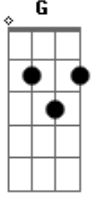

© ukulele-chords.com