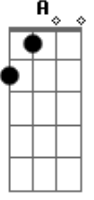

© ukulele-chords.com