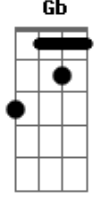

© ukulele-chords.com