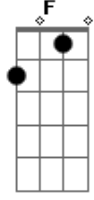

© ukulele-chords.com