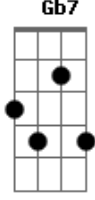

© ukulele-chords.com