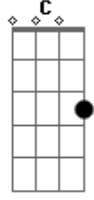

© ukulele-chords.com