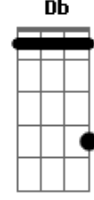

© ukulele-chords.com