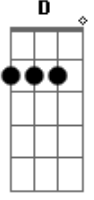

© ukulele-chords.com